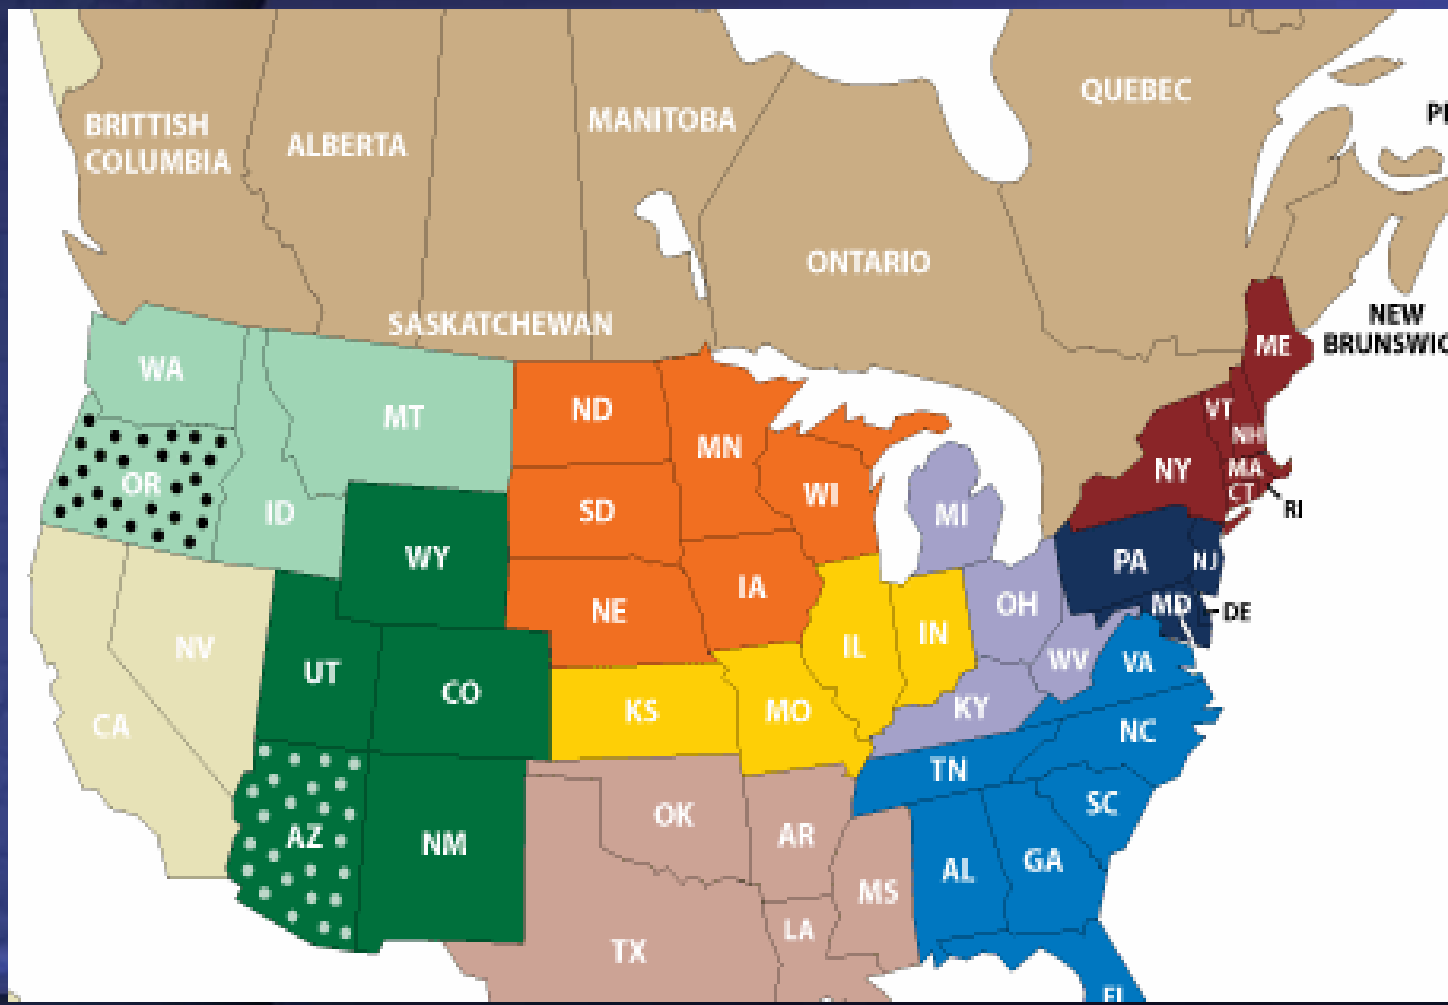

Partnering With The Woodstove Industry

Residential Wood Combustion Workshop

Philadelphia, Pa

September 25, 2007

John Crouch

HPBA

Brief History

- Modern Predecessors of this group
 - Fireplace Institute
 - Wood Energy Institute
 - Merged 1980 – Wood Heating Alliance
 - 1992 new name – Hearth Products Association (HPA)
 - 1994 Merged with Canadian group
 - 2002 merged with BIA to become Hearth, Patio & Barbecue Association

Industry Organizations Part II

- HPBA is Bi-National, North American
- Manufacturers hold membership in HPBA
- 12 US affiliates, Semi-Independent
- Small (Arizona) to Large (SE HBPA)
- Most with part time Executive Directors
- Affiliates organize retailers
- HPBA Canada – special situation – regional chapters, & APC

tions

Local Hearth Affiliates

- Are conduits to local retailers
- Can aide communication with non-members & sweeps
- Can coordinate local issues
 - Recycling centers
 - Brochures
 - “800” phone lines

Ensuring Safe Installations