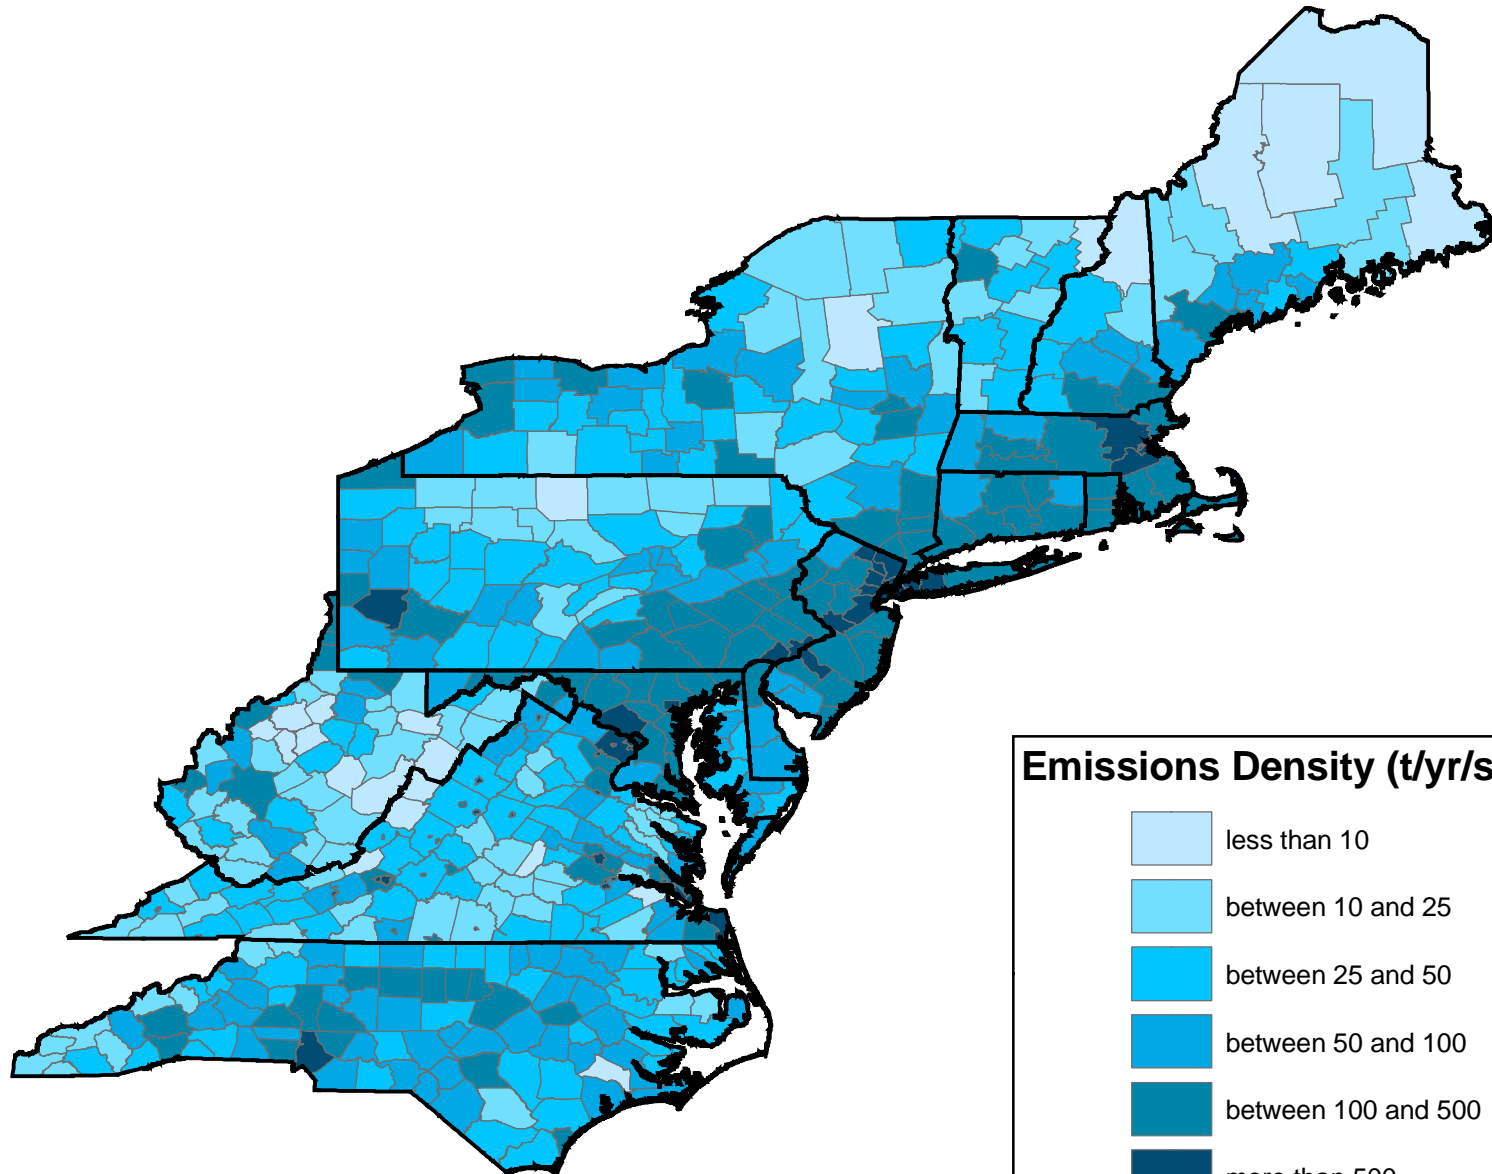

# 1999 NEI Annual Total CO Emissions

Prepared: March, 2003