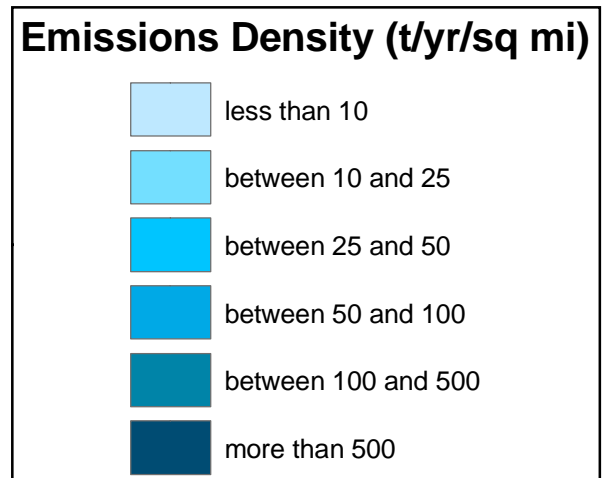

# 1999 NEI Annual Total CO Emissions

Prepared: March, 2003