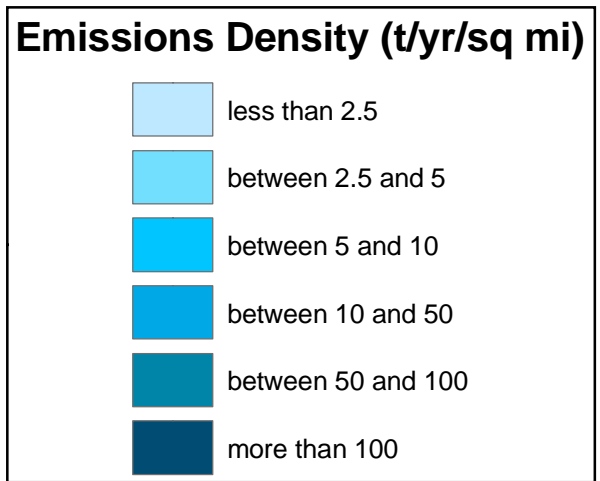

1999 NEI Annual Total NOx Emissions

Prepared: March, 2003