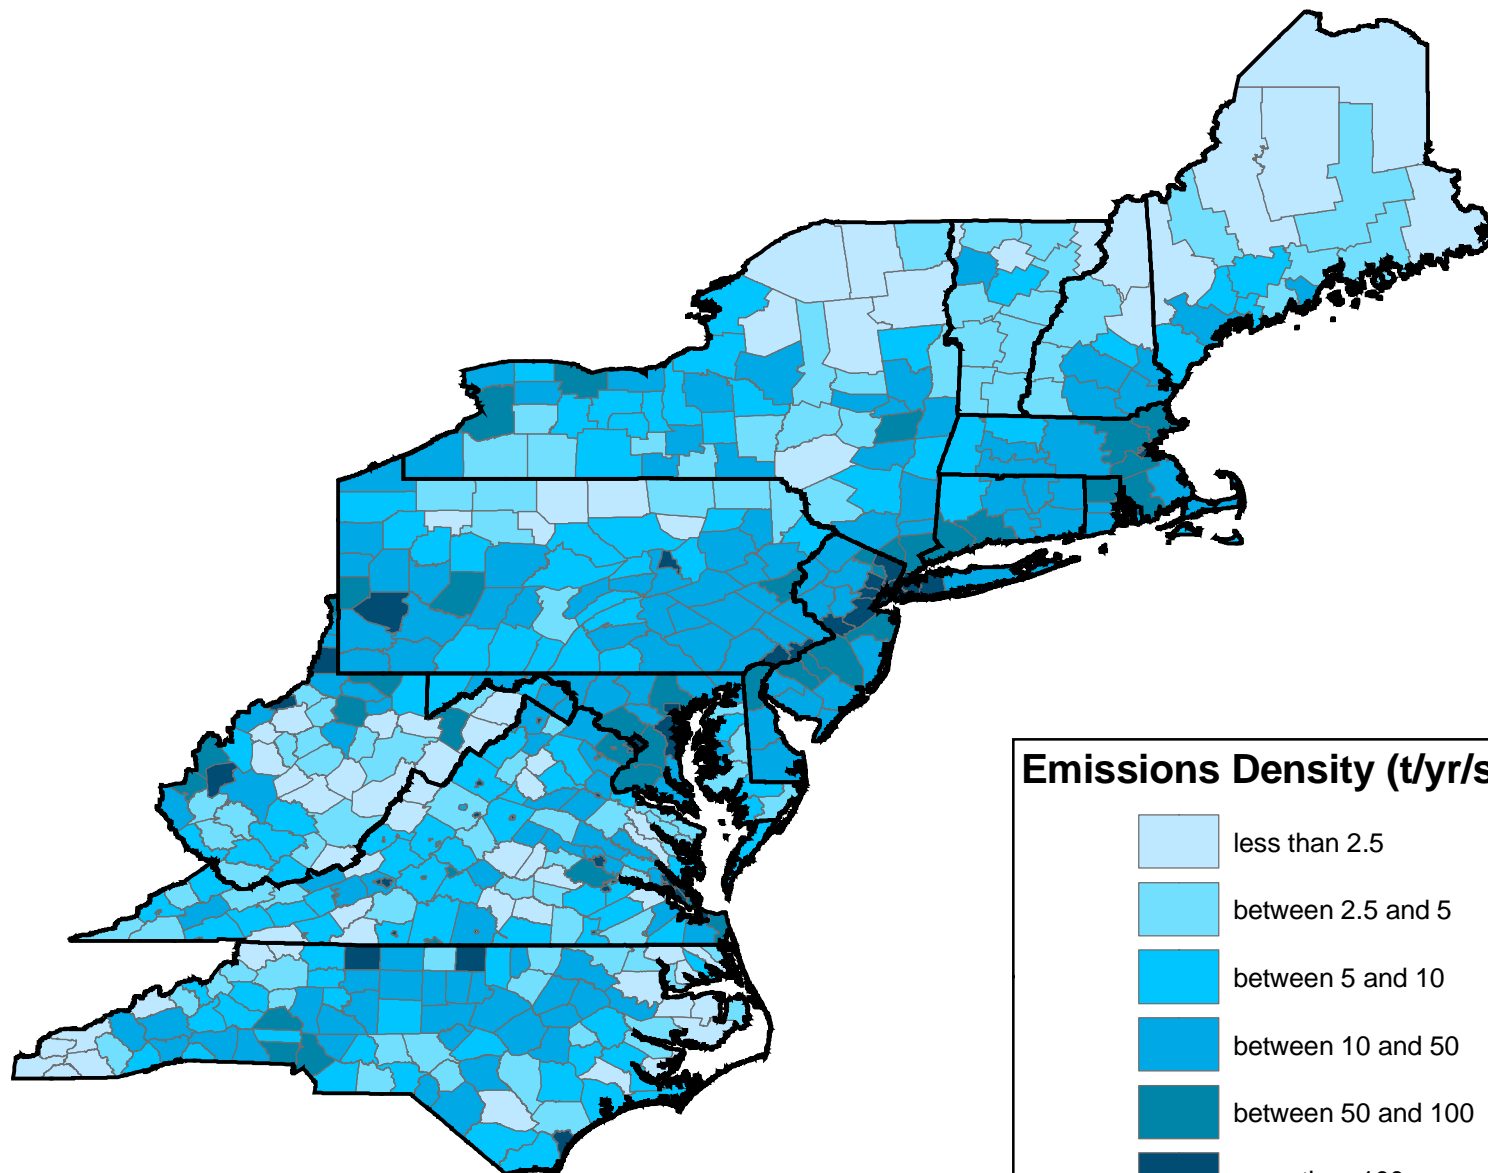

1999 NEI Annual Total NOx Emissions

Prepared: March, 2003