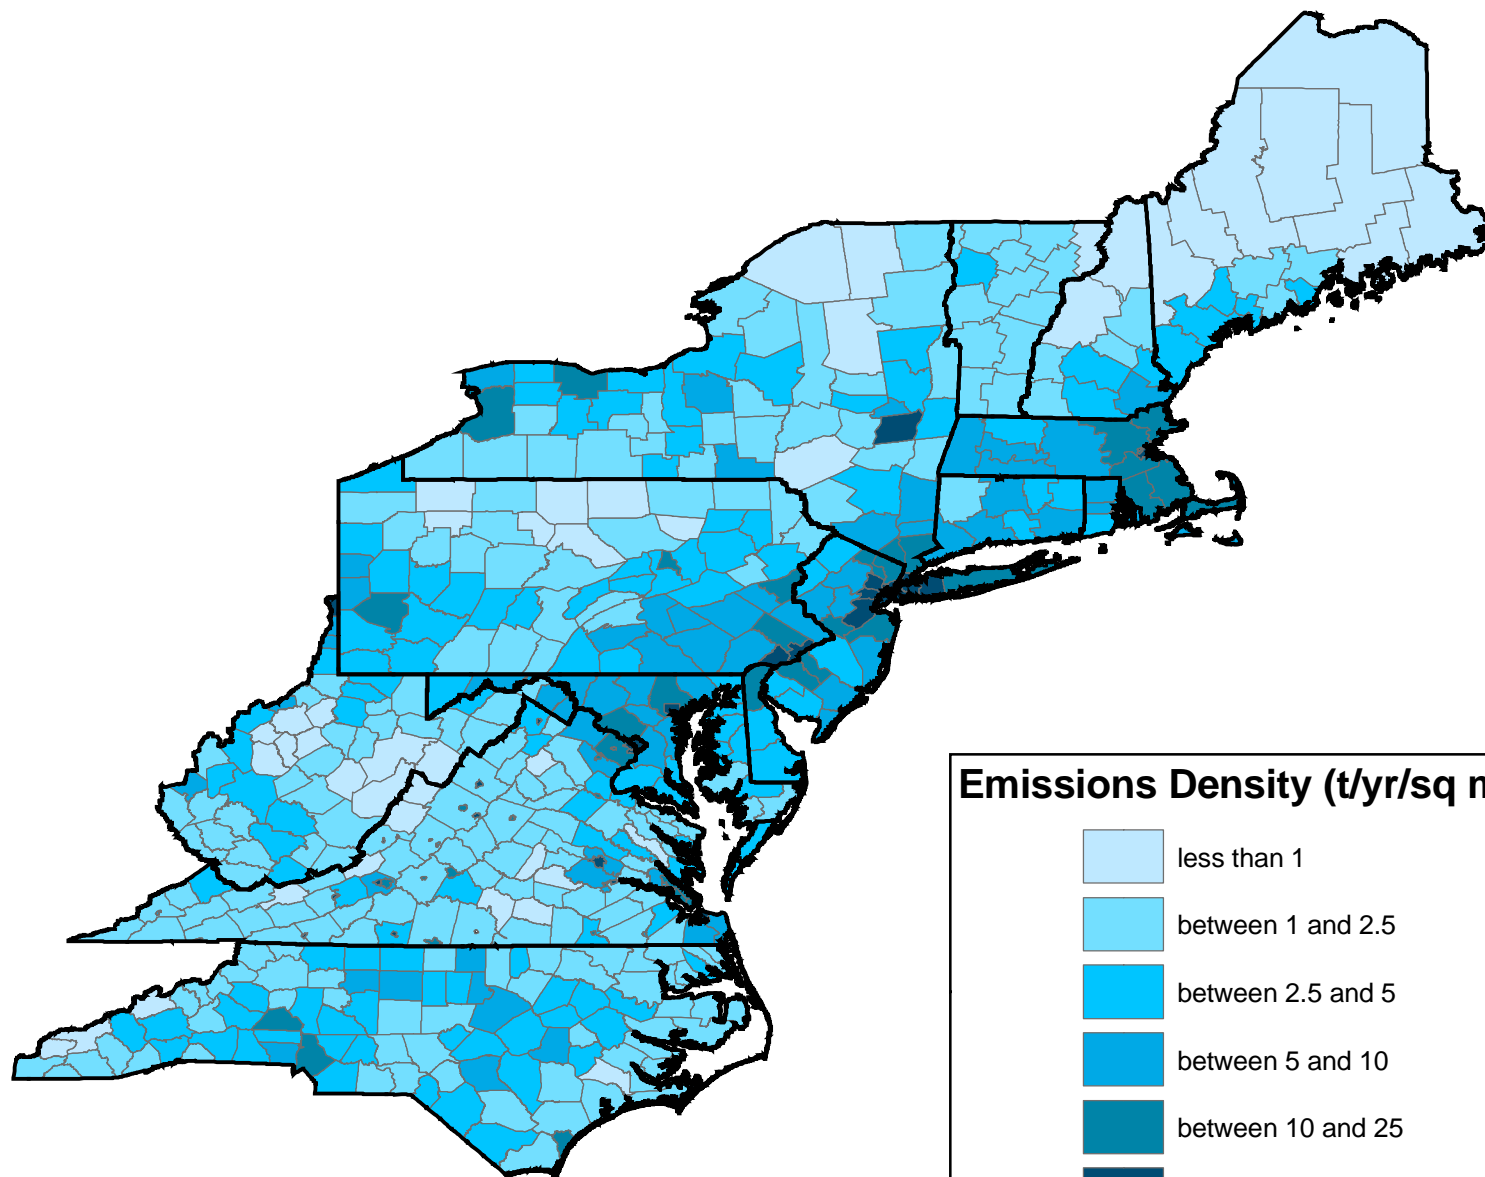

1999 NEI Annual Total PM25 Emissions

Prepared: March, 2003