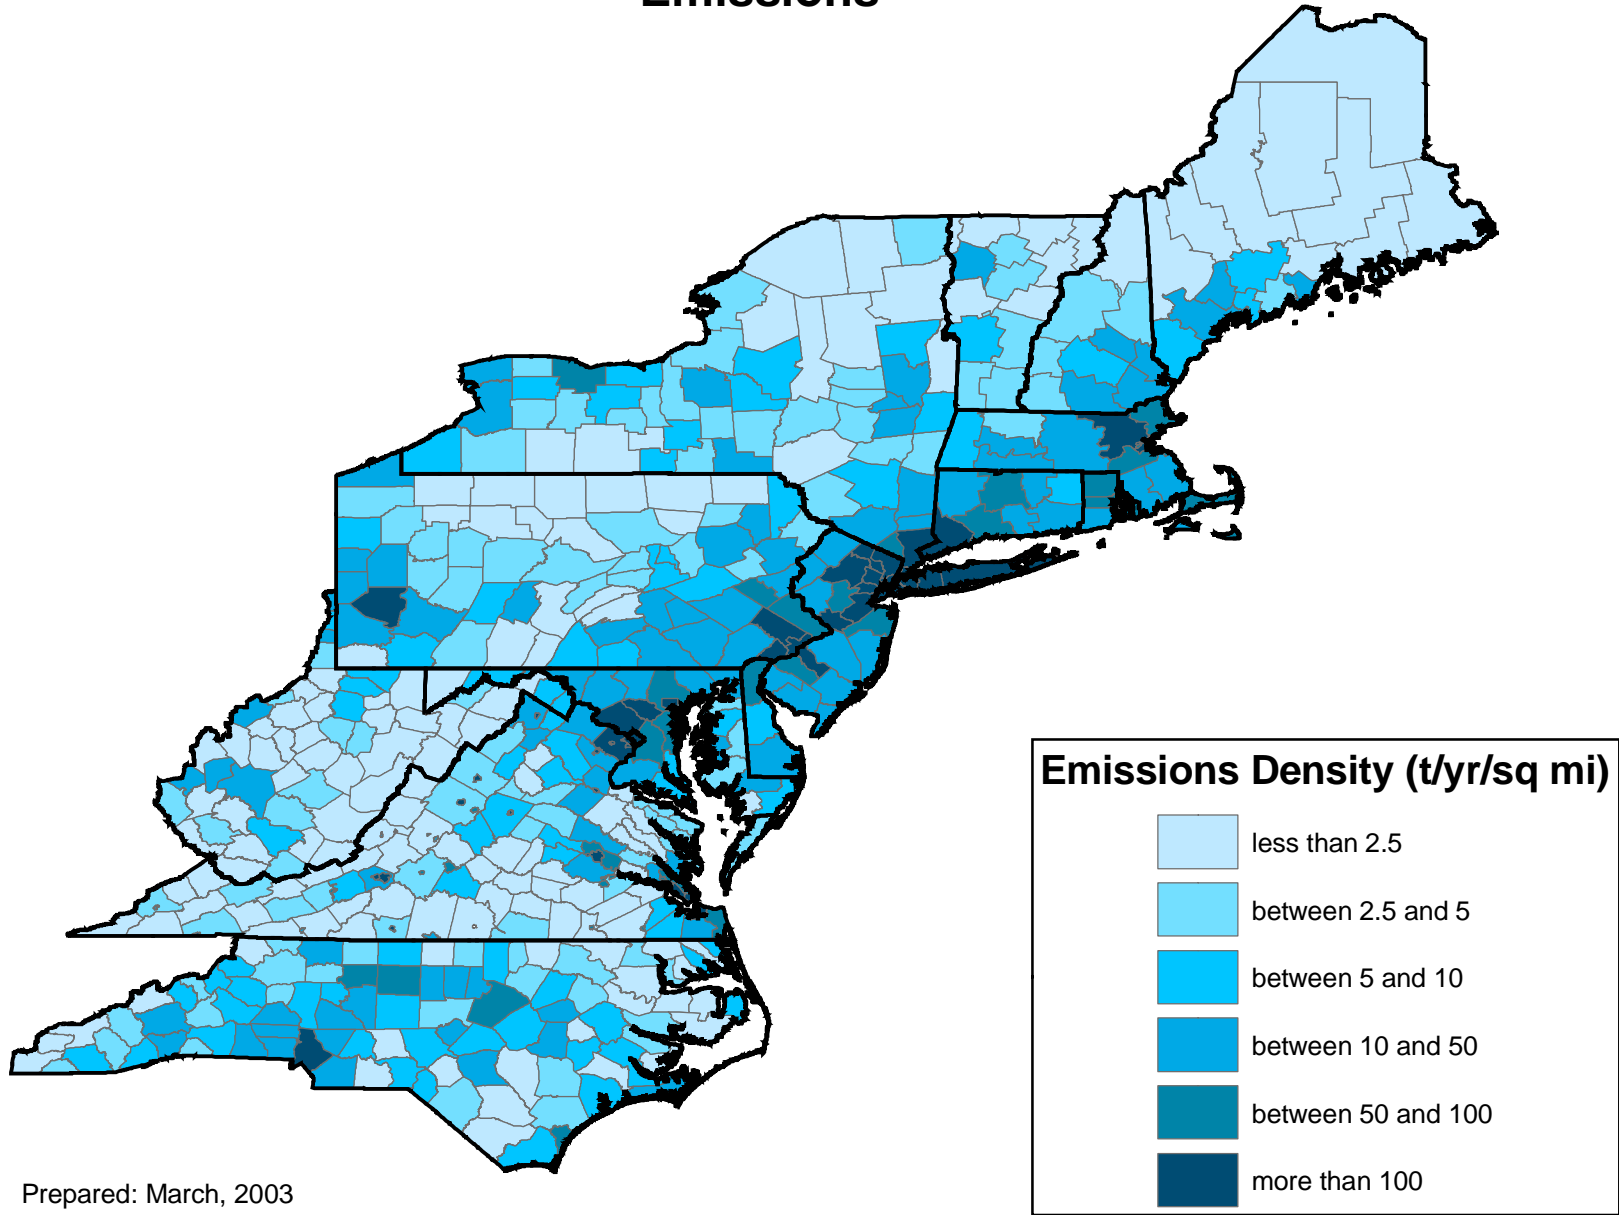

1999 NEI Annual CO Off Highway Vehicle Gasoline 4 Stroke (2265) Emissions

Prepared: March, 2003