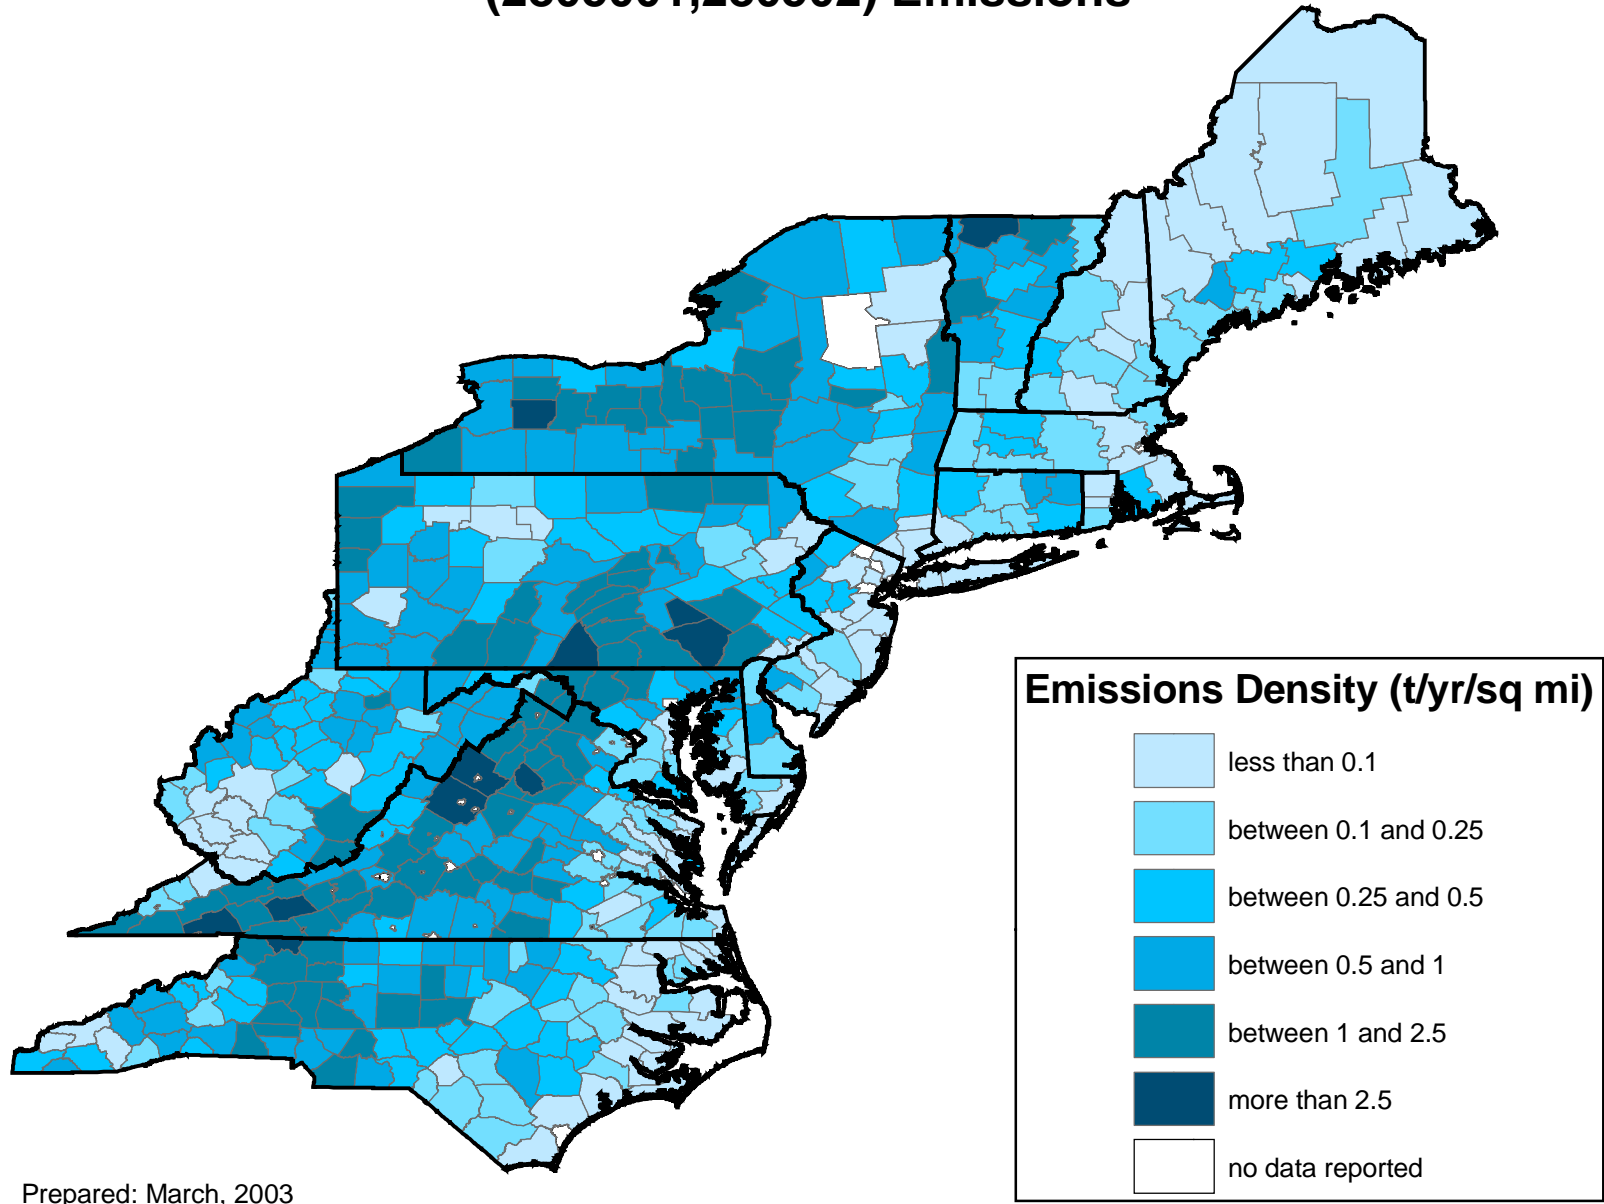

# 1999 NEI Annual NH<sub>3</sub> Agricultural Production Livestock-Cattle (2805001,280502) Emissions

Prepared: March, 2003