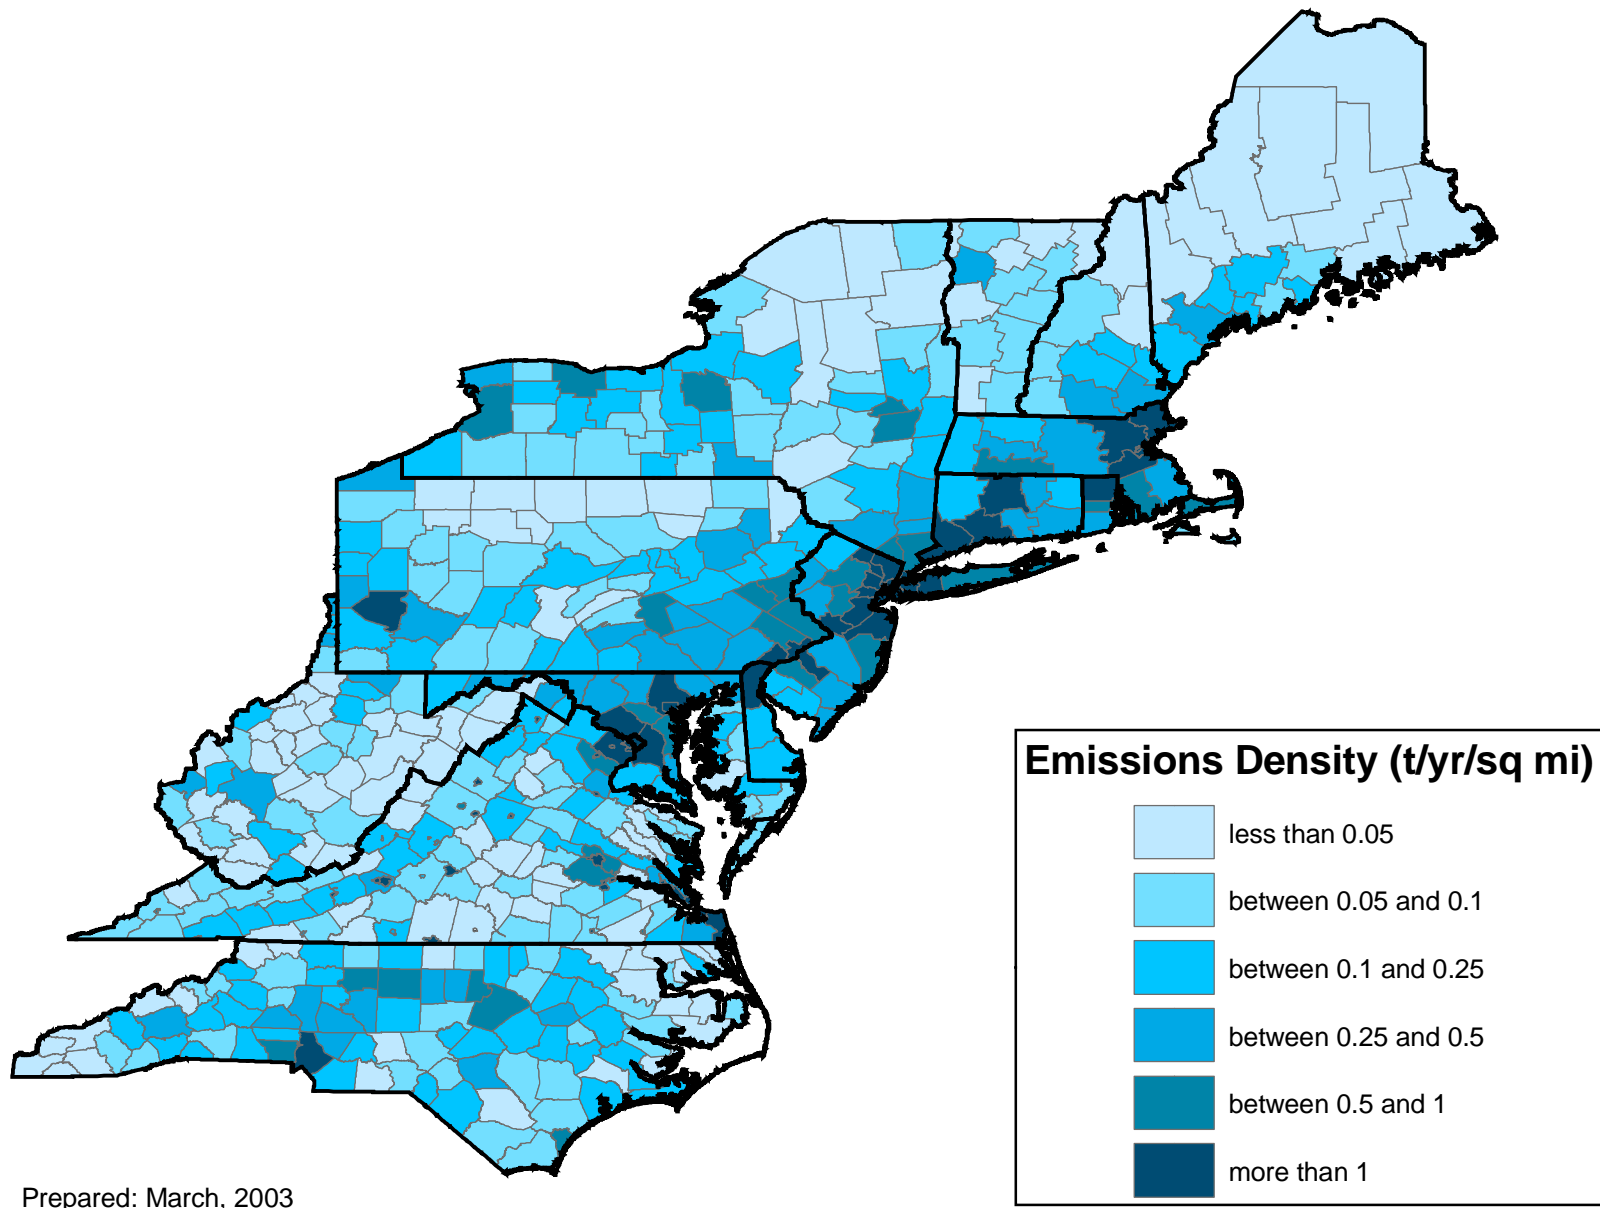

1999 NEI Annual NH3 Highway Vehicle - Gasoline (2201) Emissions

Prepared: March, 2003