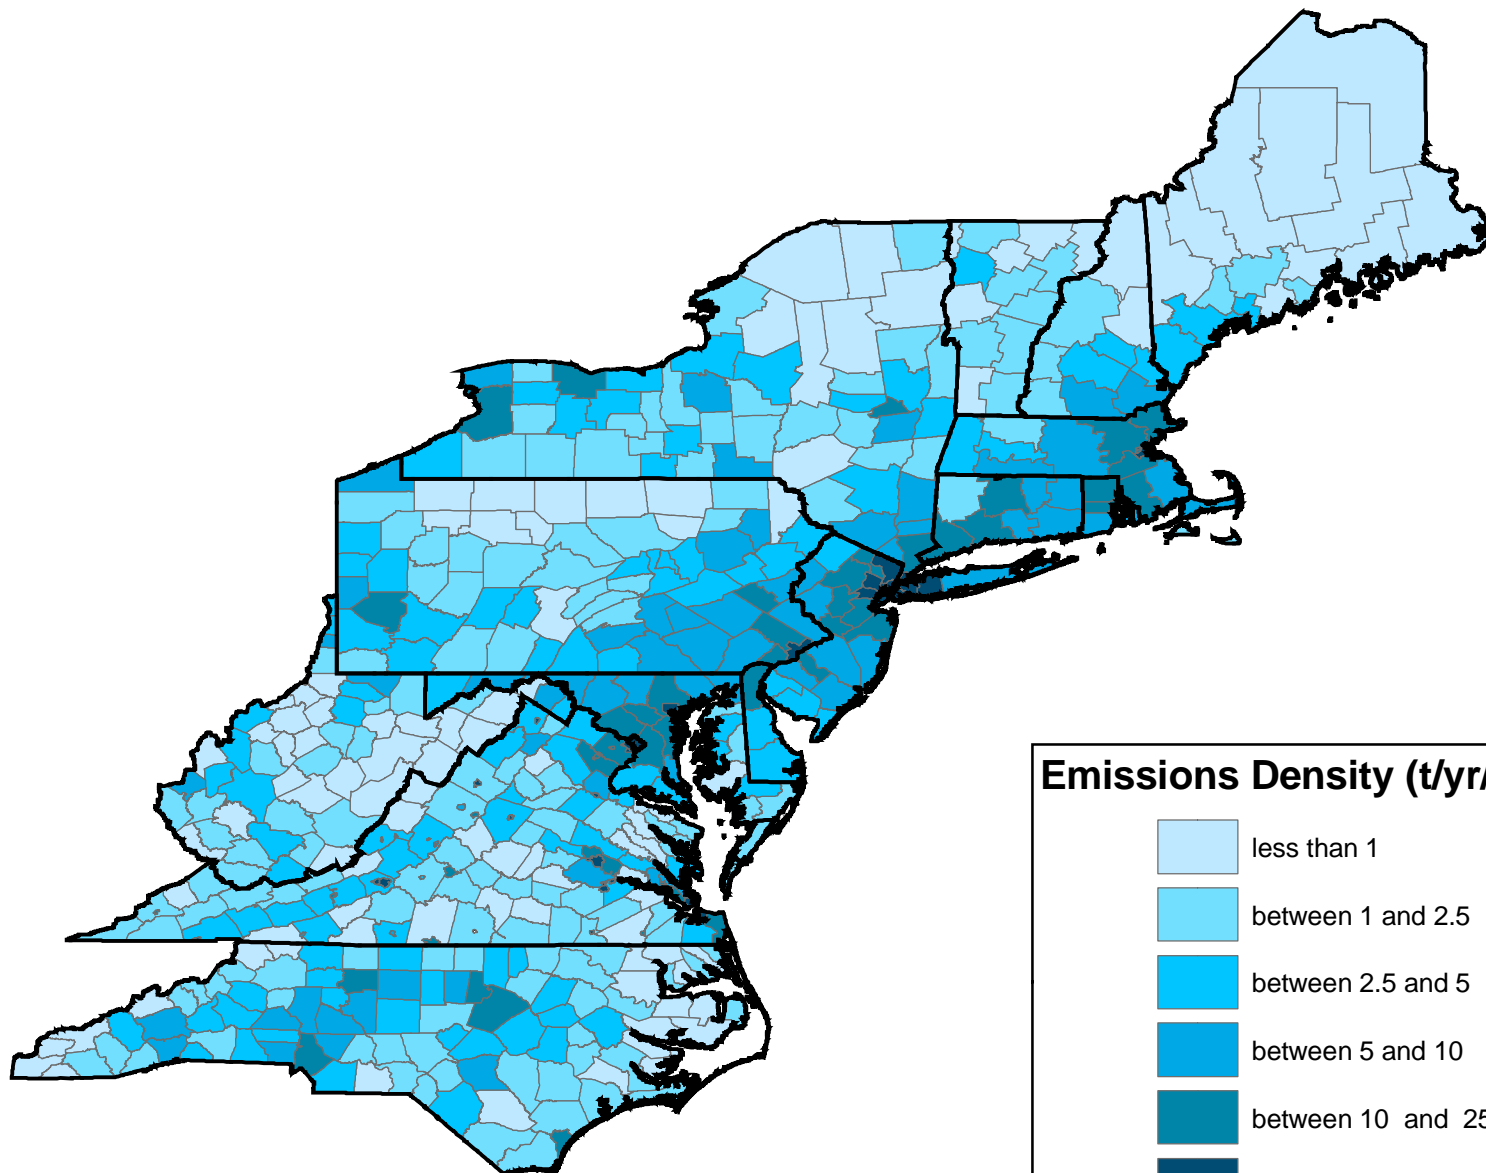

1999 NEI Annual NOx Highway Vehicle Diesel (22300) Emissions

Prepared: March, 2003