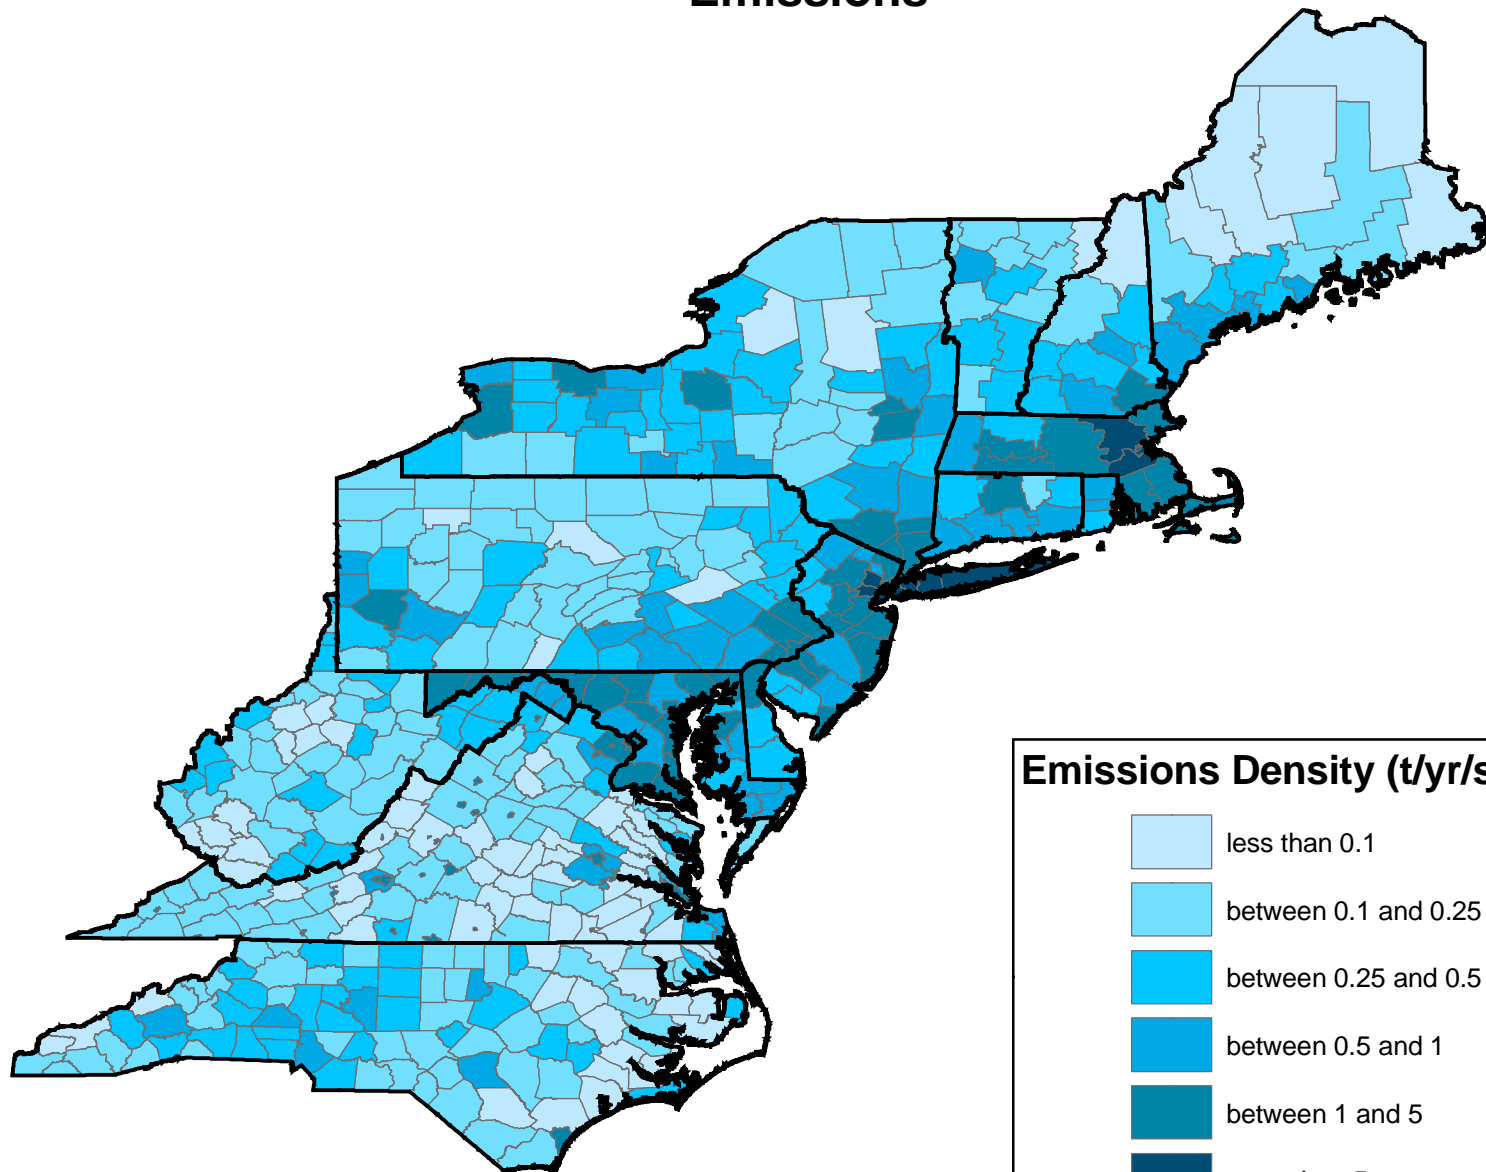

1999 NEI Annual PM25 Residential Wood Combustion (2104008) Emissions

Emissions Density (t/yr/sq mi)

Prepared: March, 2003