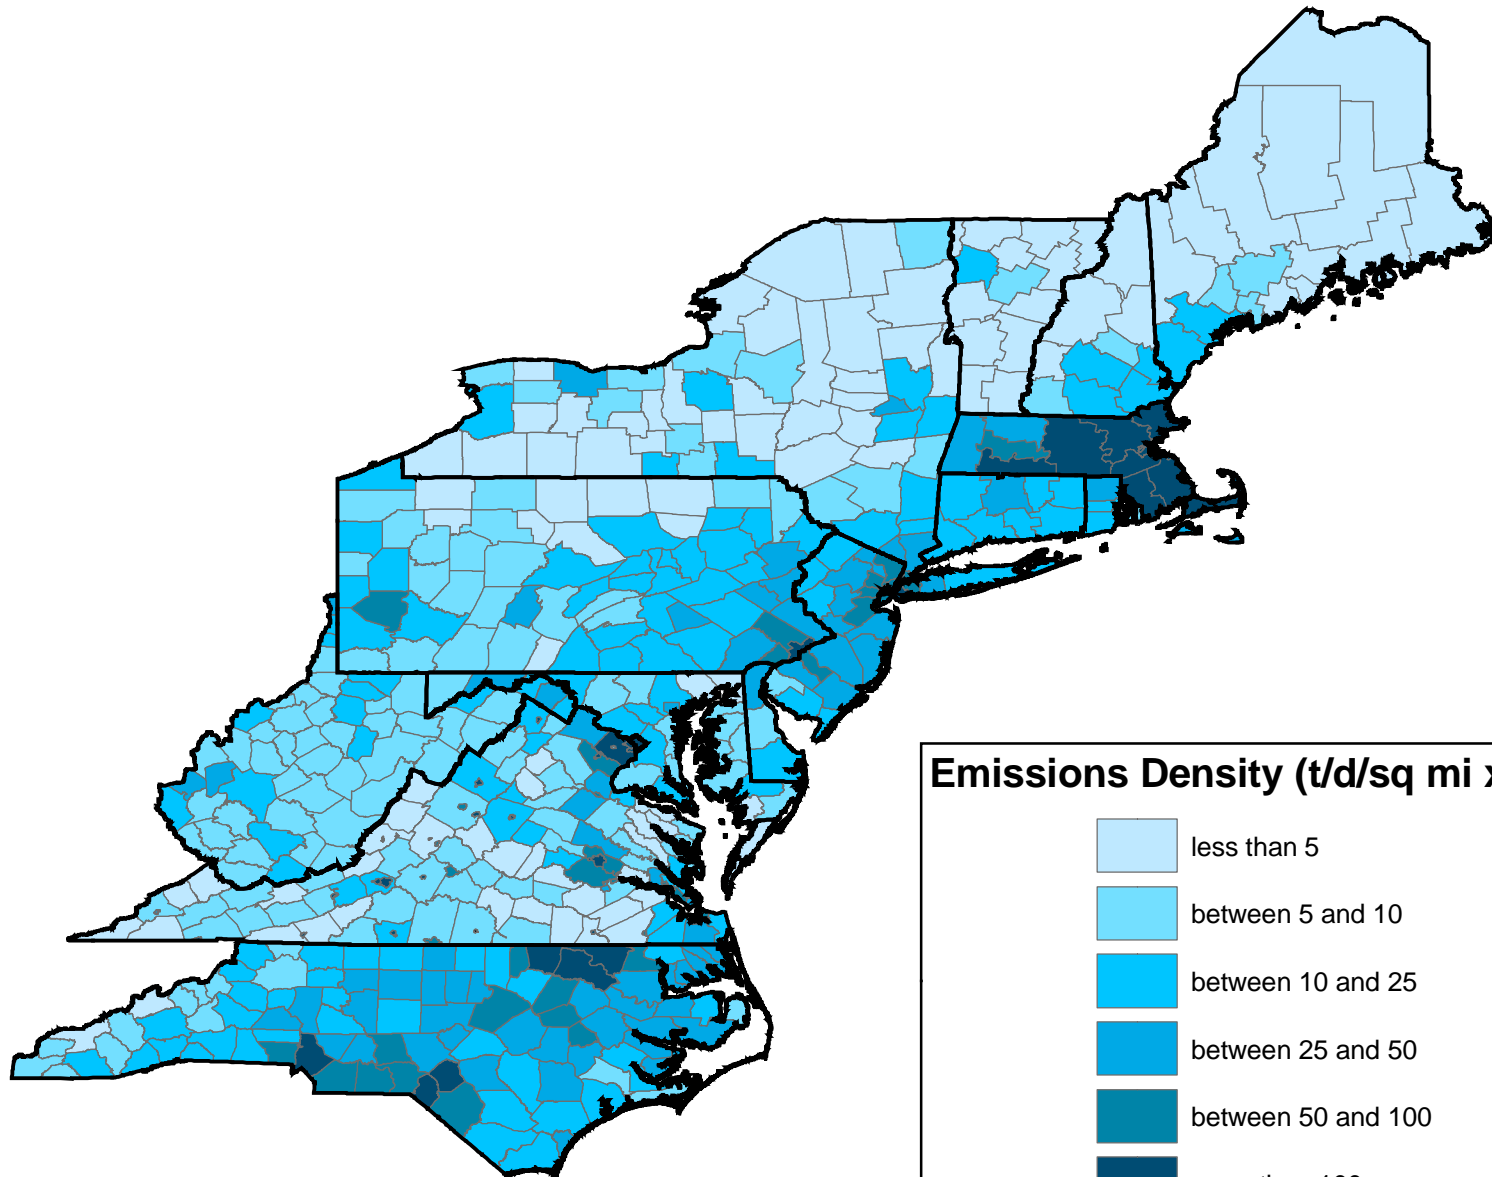

1999 NEI OSD Area Source CO Emissions

Prepared: March, 2003