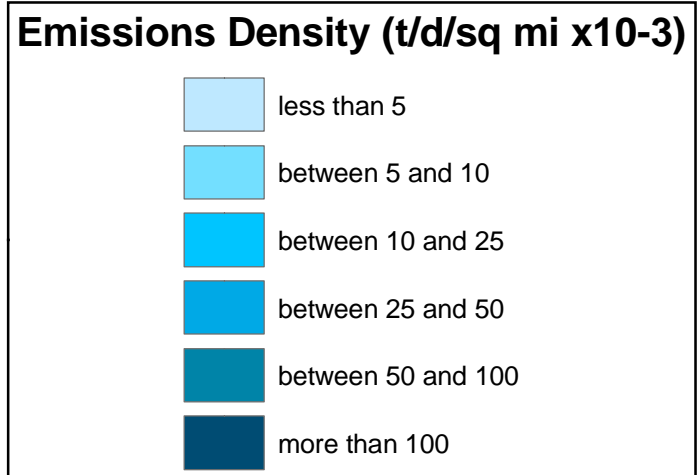

1999 NEI OSD Area Source CO Emissions

Prepared: March, 2003