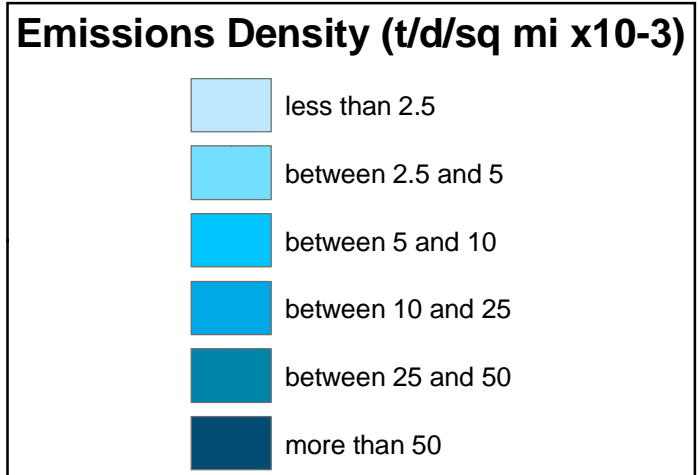

1999 NEI OSD Onroad Source NOx Emissions

Prepared: March, 2003