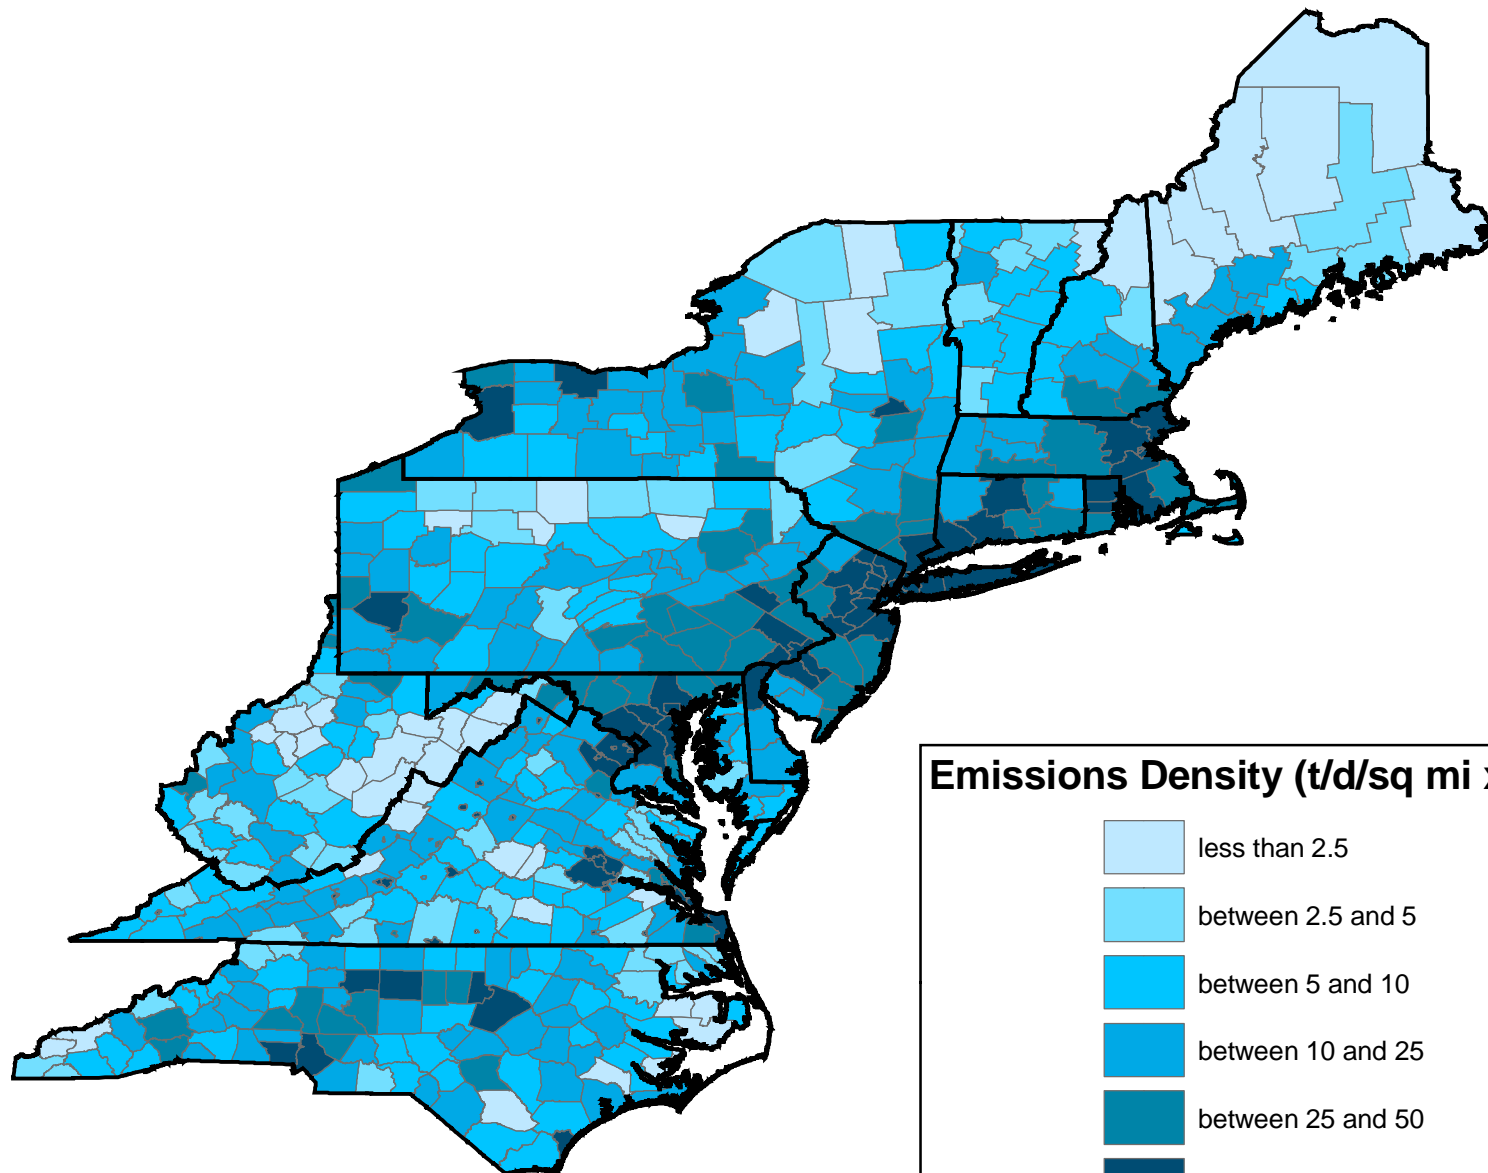

1999 NEI OSD Onroad Source NOx Emissions

Prepared: March, 2003