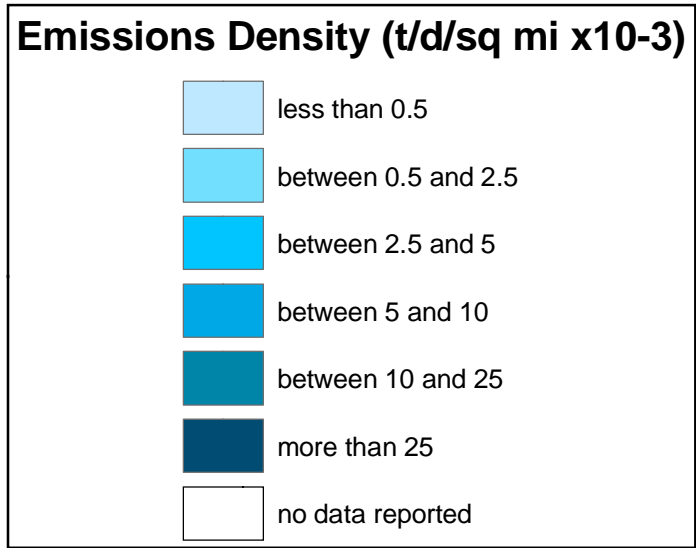

1999 NEI OSD Point Source CO Emissions

Prepared: March, 2003