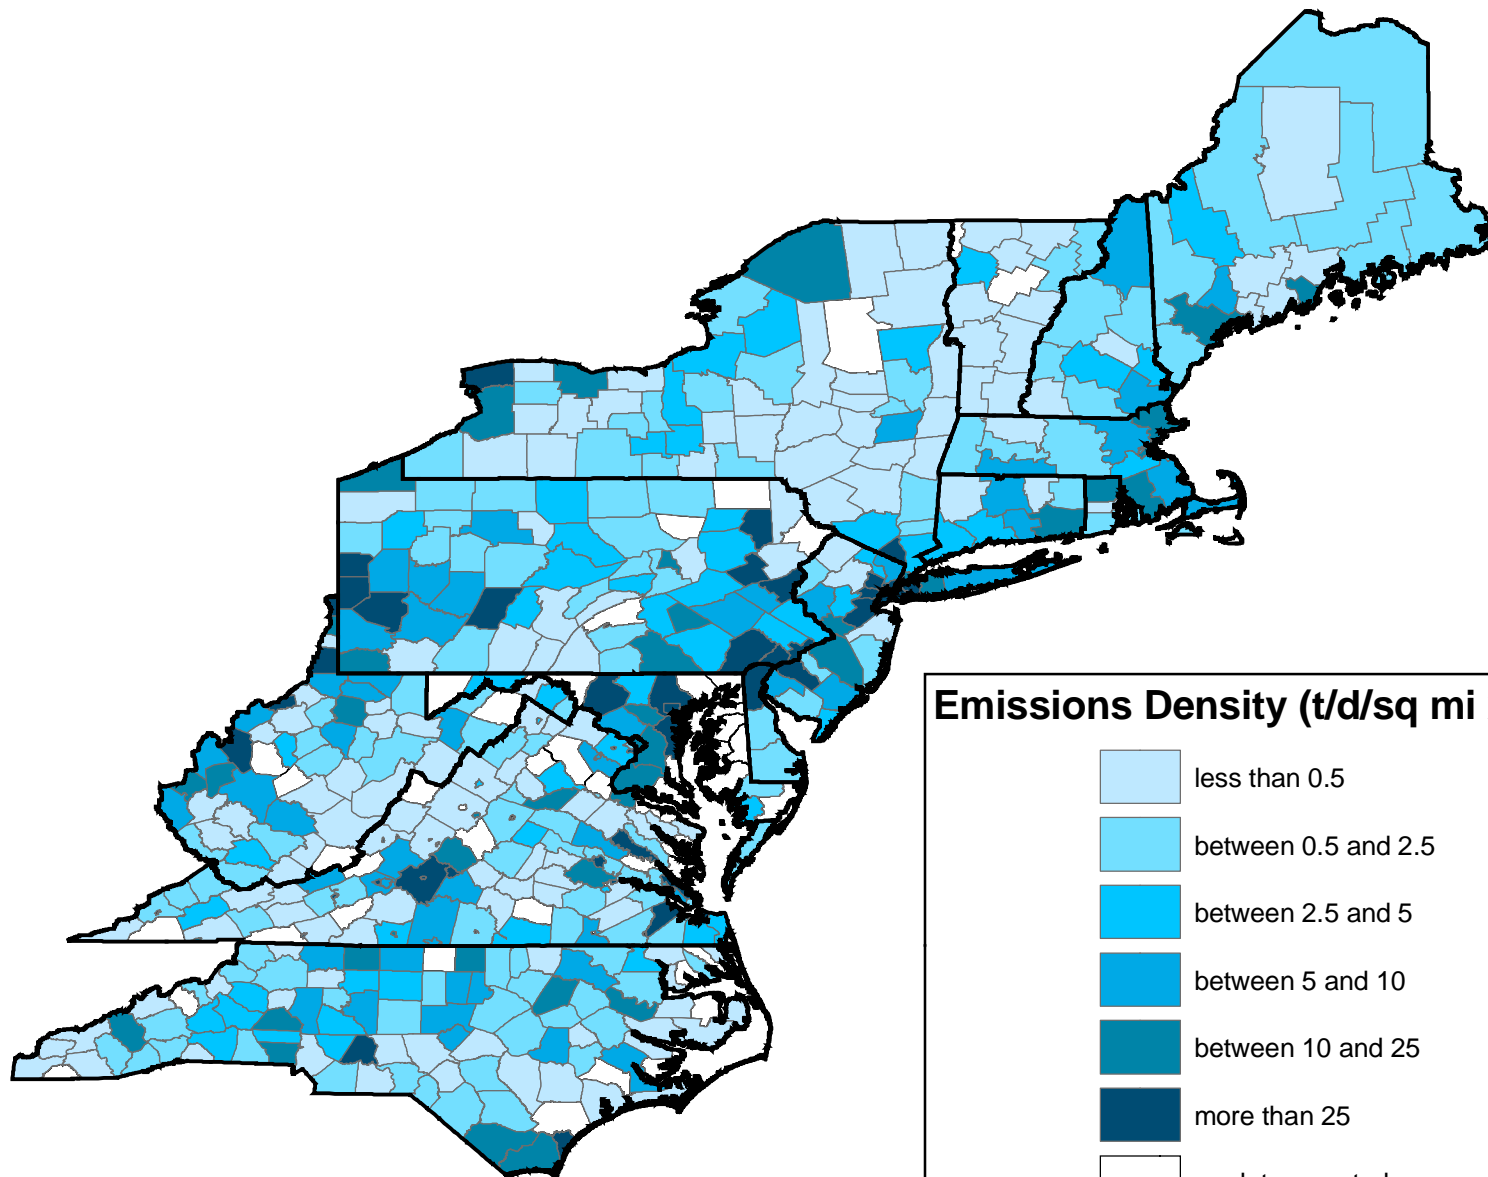

1999 NEI OSD Point Source CO Emissions

Prepared: March, 2003