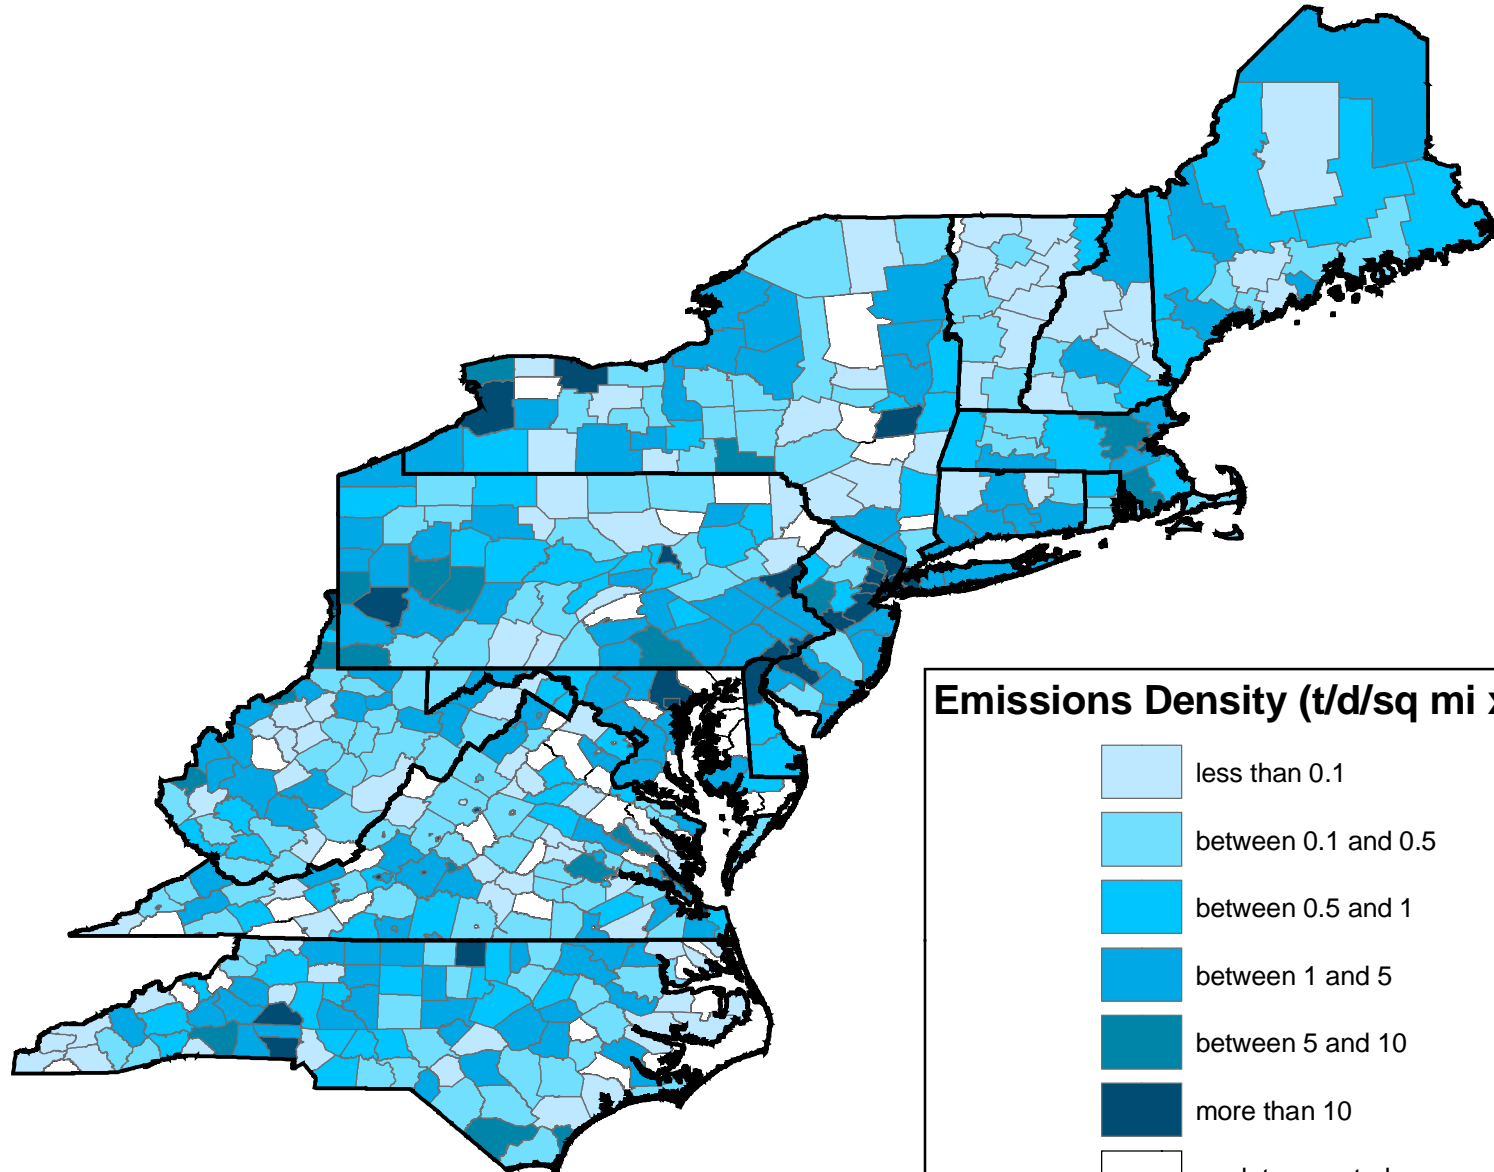

# 1999 NEI OSD Point Source PM25 Emissions

Prepared: March, 2003