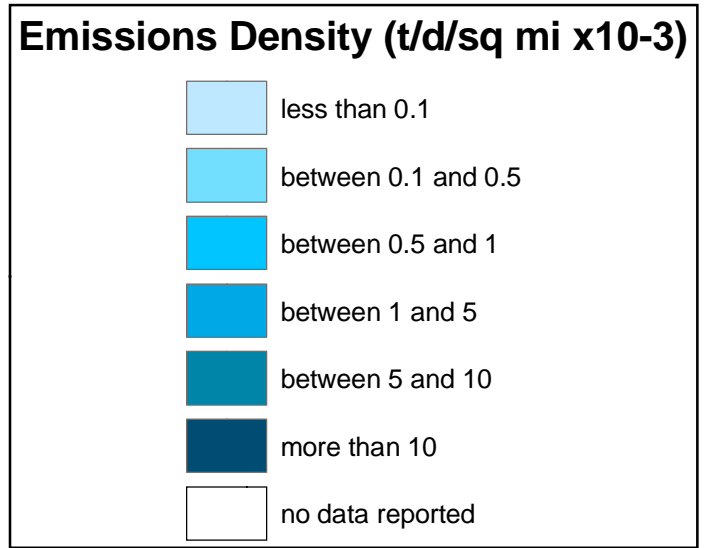

# 1999 NEI OSD Point Source PM25 Emissions

Prepared: March, 2003