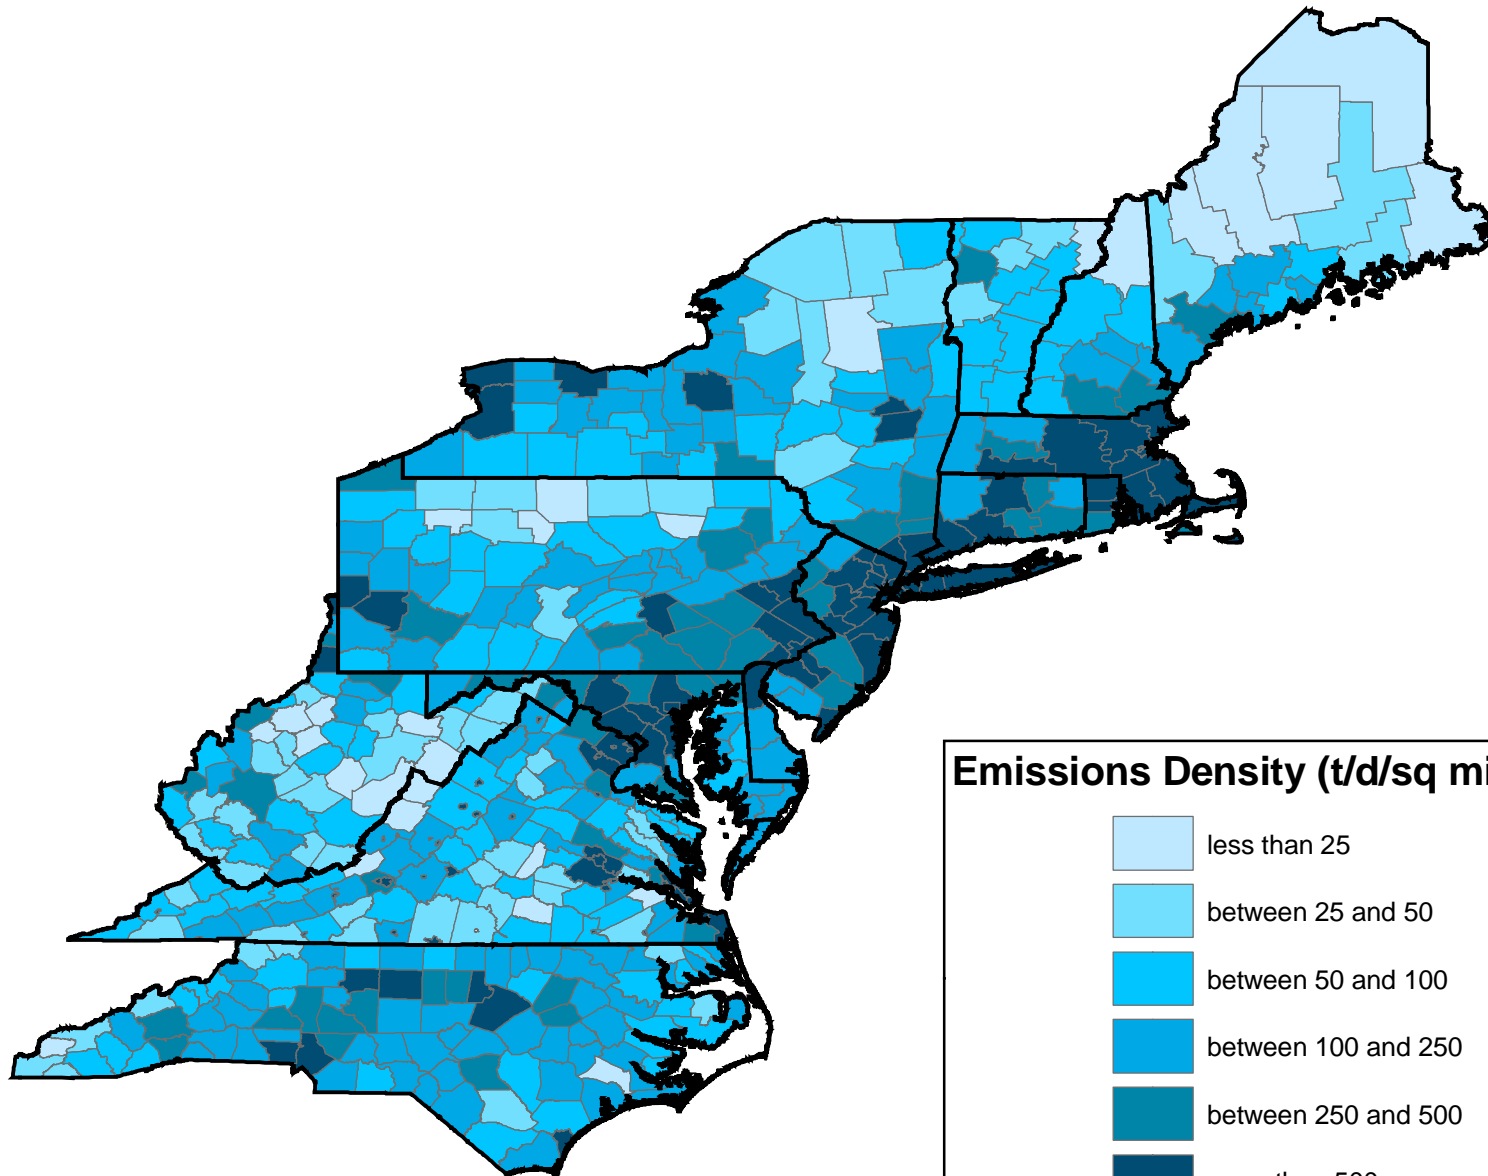

# 1999 NEI OSD Total CO Emissions

## Emissions Density (t/d/sq mi x10-3)

Prepared: March, 2003