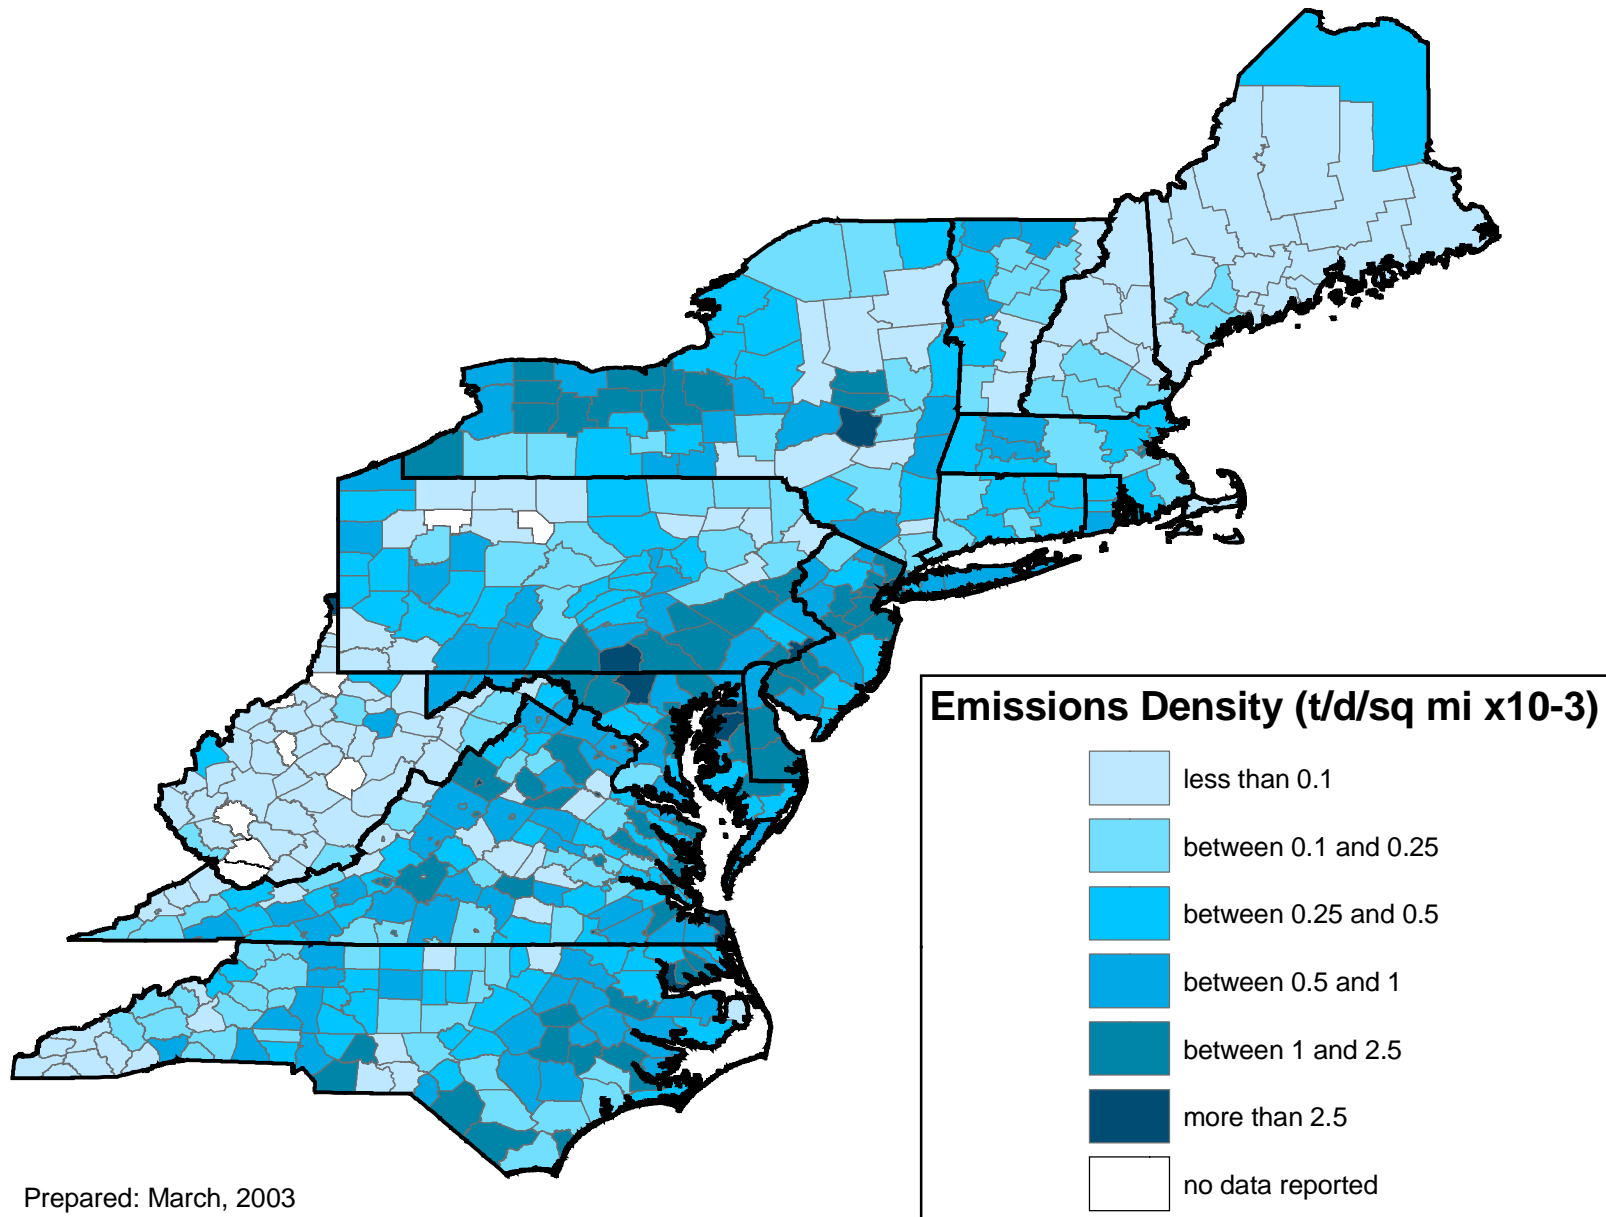

1999 NEI OSD NH3 Agricultural Production - Crops (2801) Emissions

Prepared: March, 2003