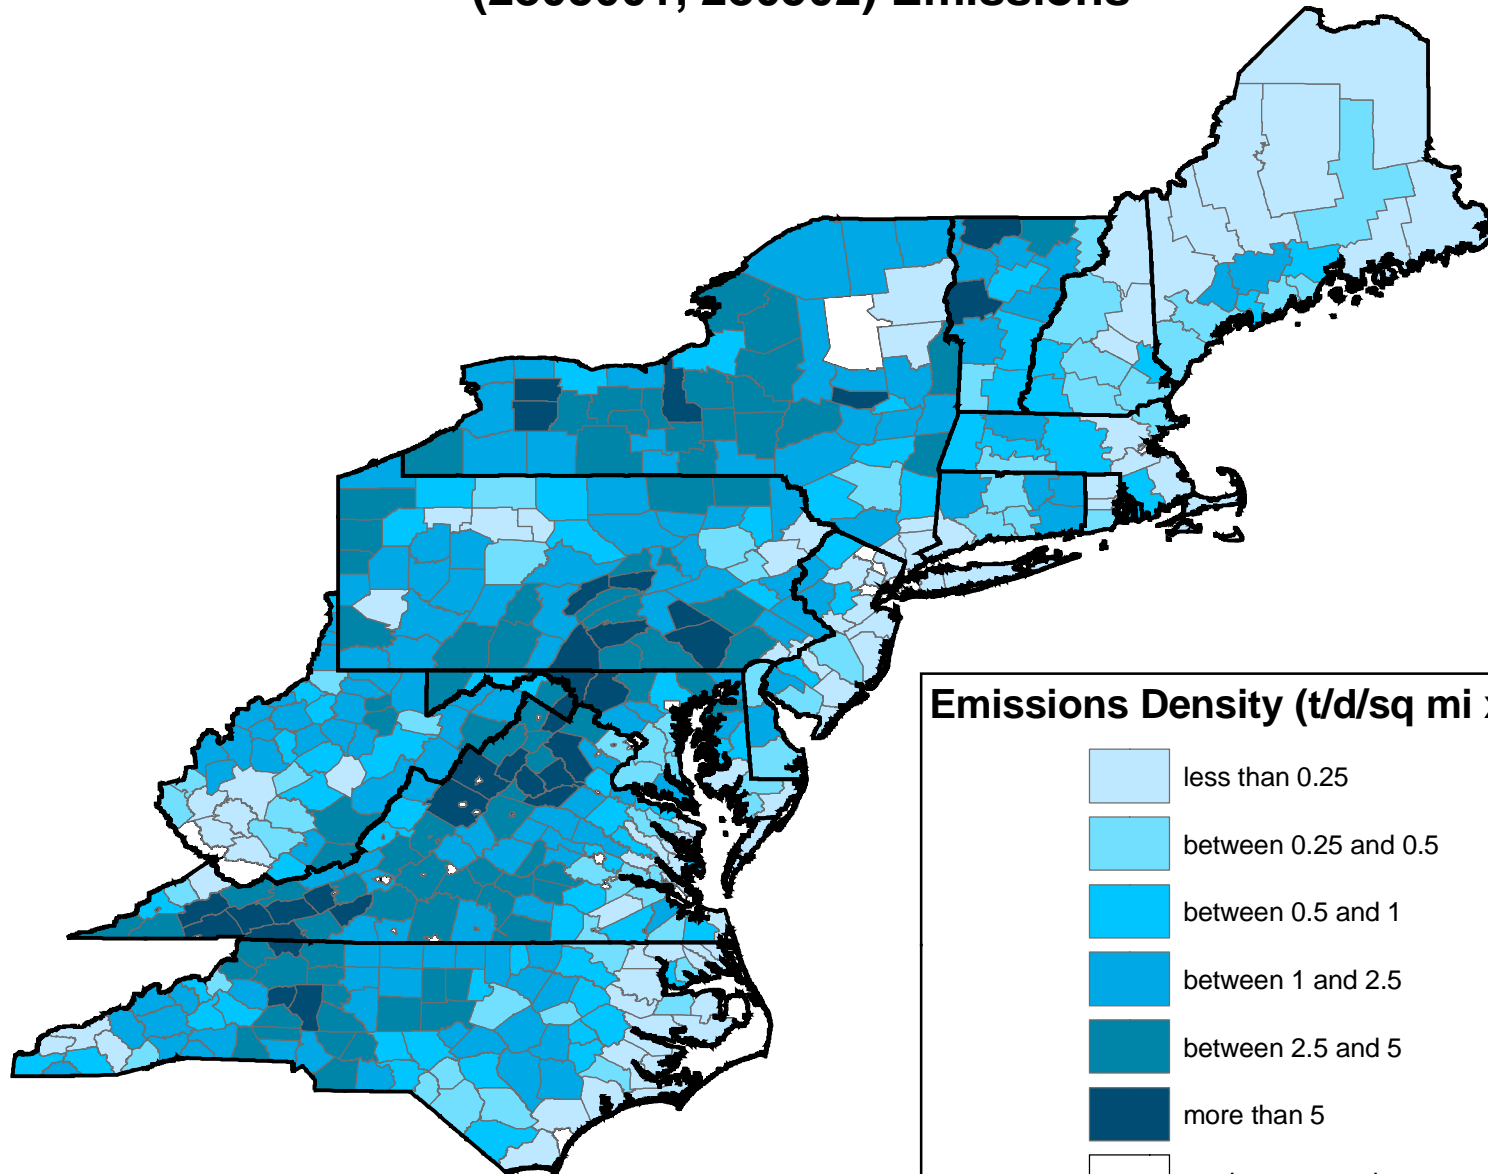

# 1999 NEI OSD NH3 Agricultural Production Livestock - Cattle (2805001, 280502) Emissions

Prepared: March, 2003