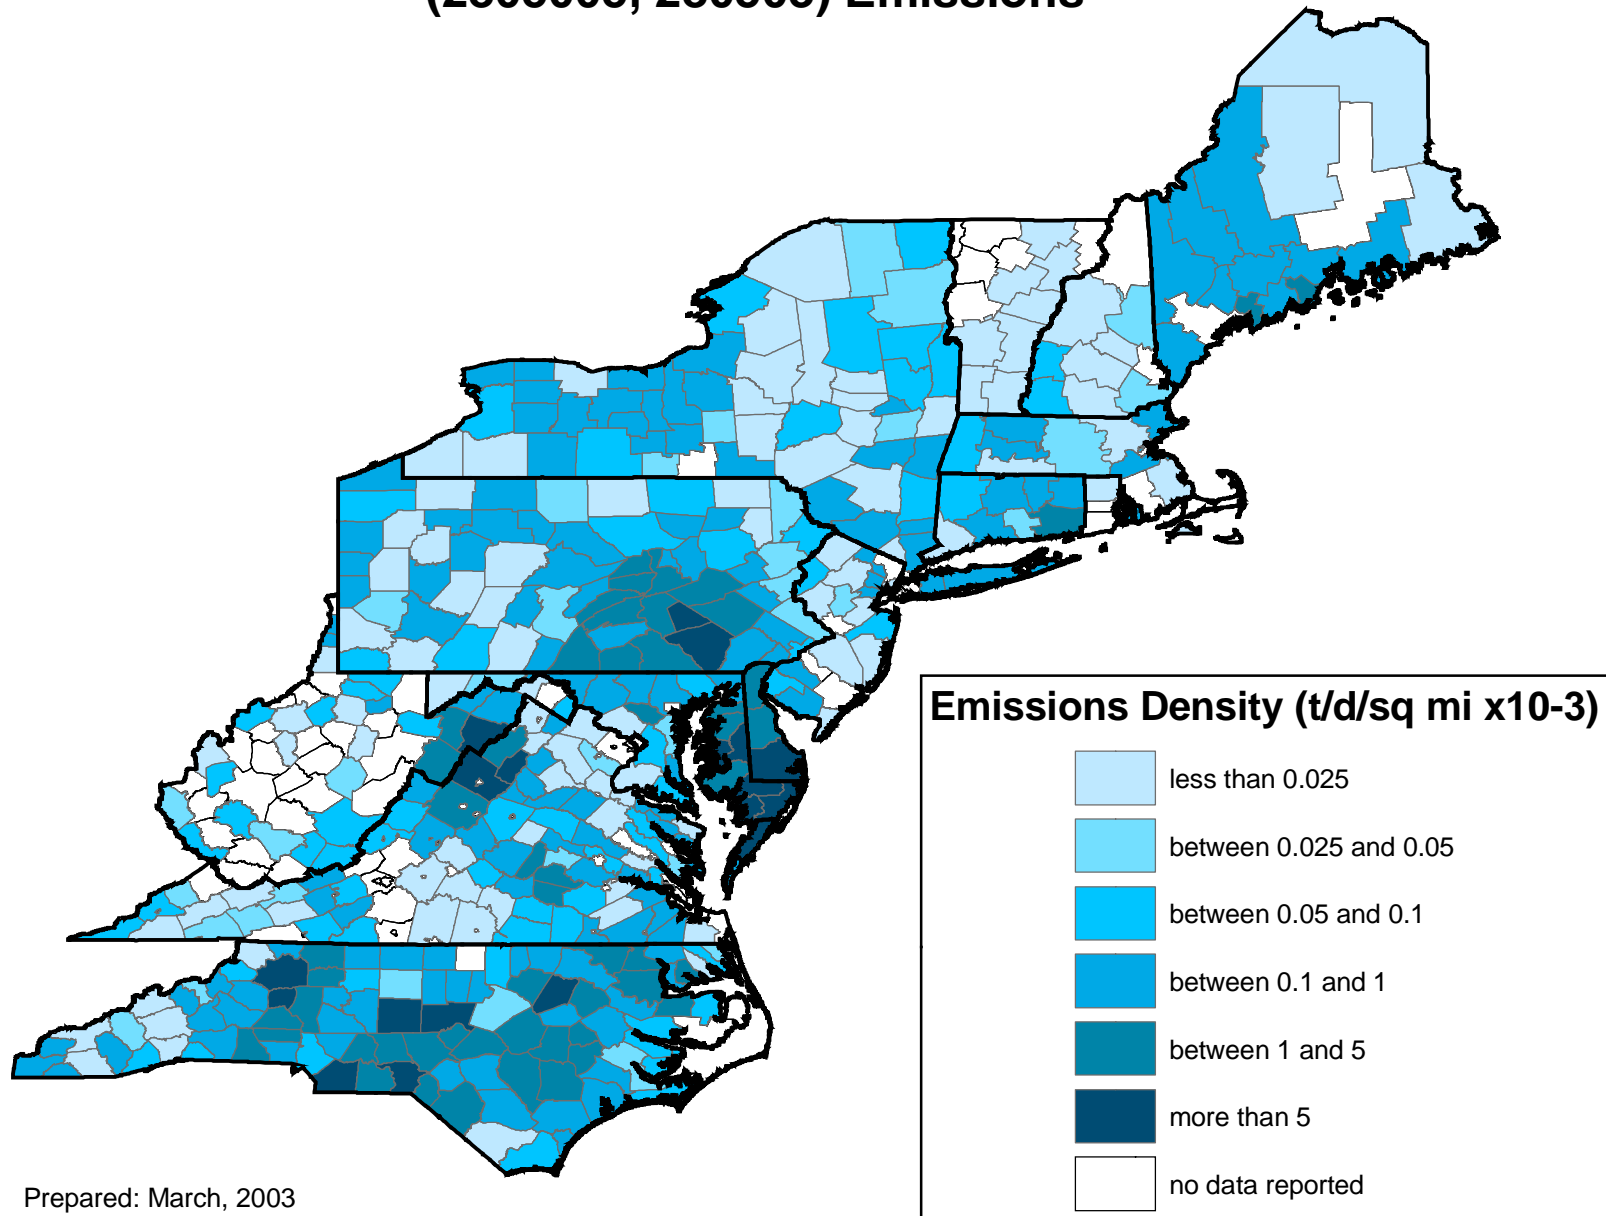

1999 NEI OSD NH3 Agricultural Production Livestock - Poultry (2805005, 280503) Emissions

Prepared: March, 2003