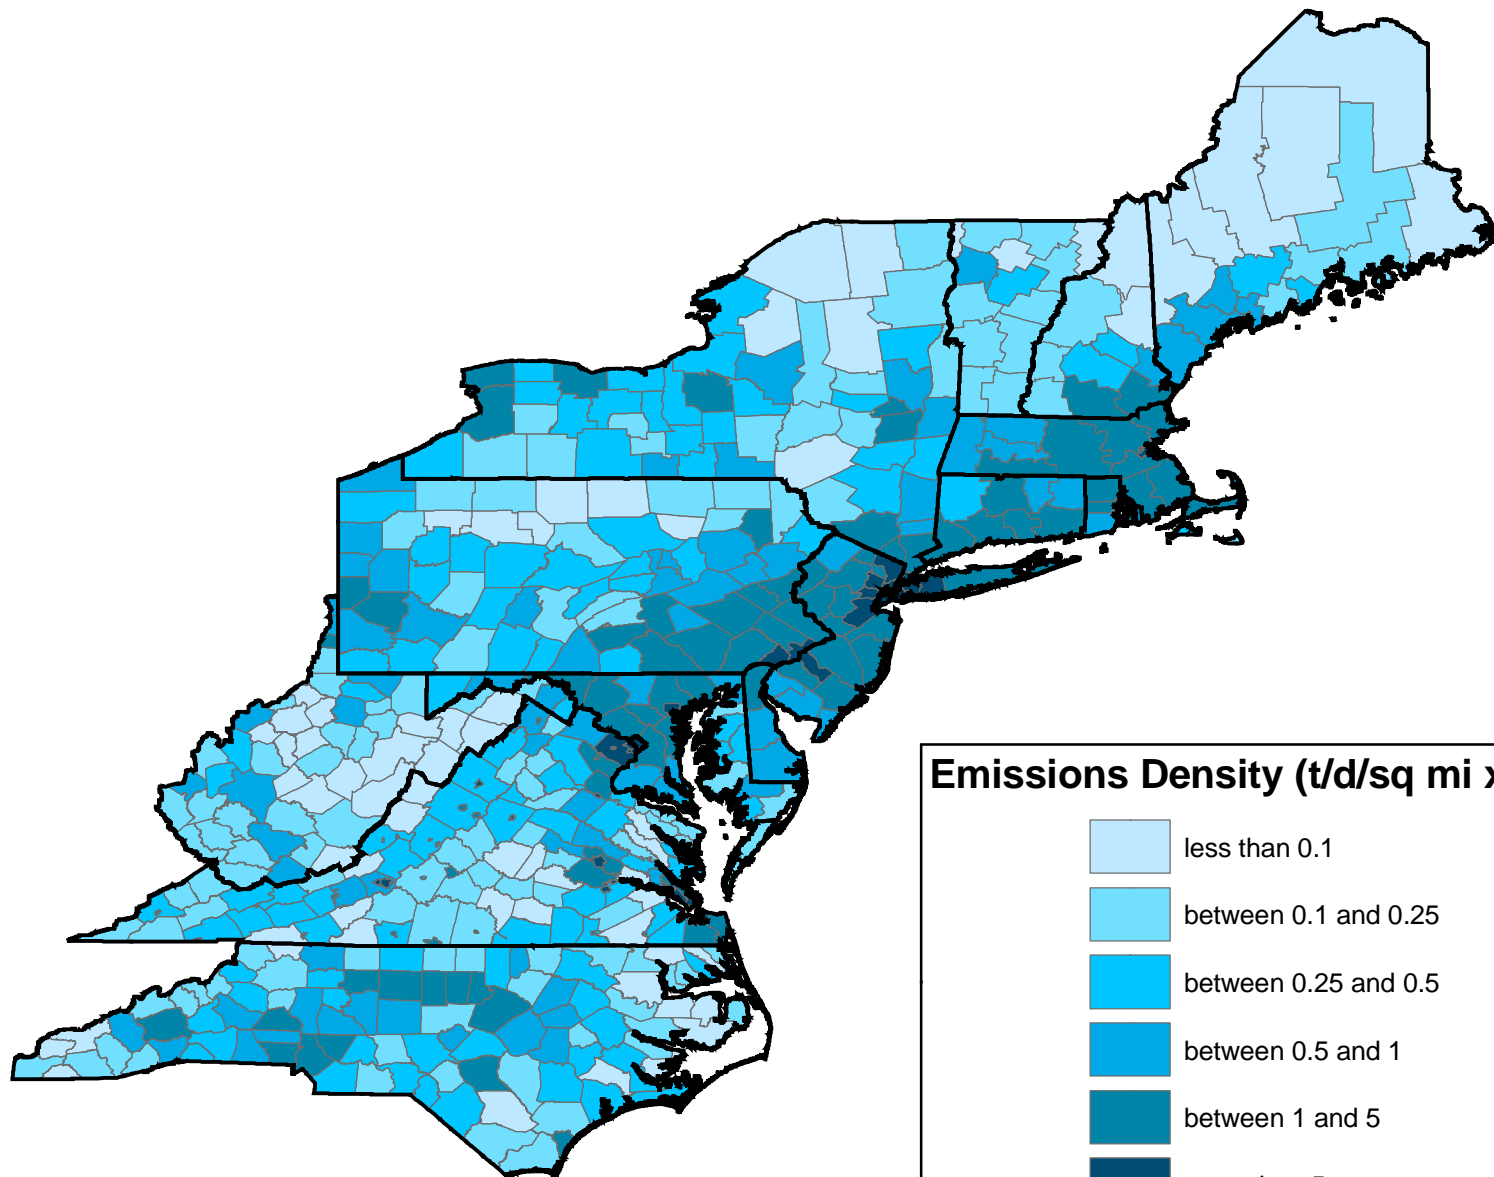

# 1999 NEI OSD NH3 Highway Vehicle - Gasoline (2201) Emissions

Prepared: March, 2003