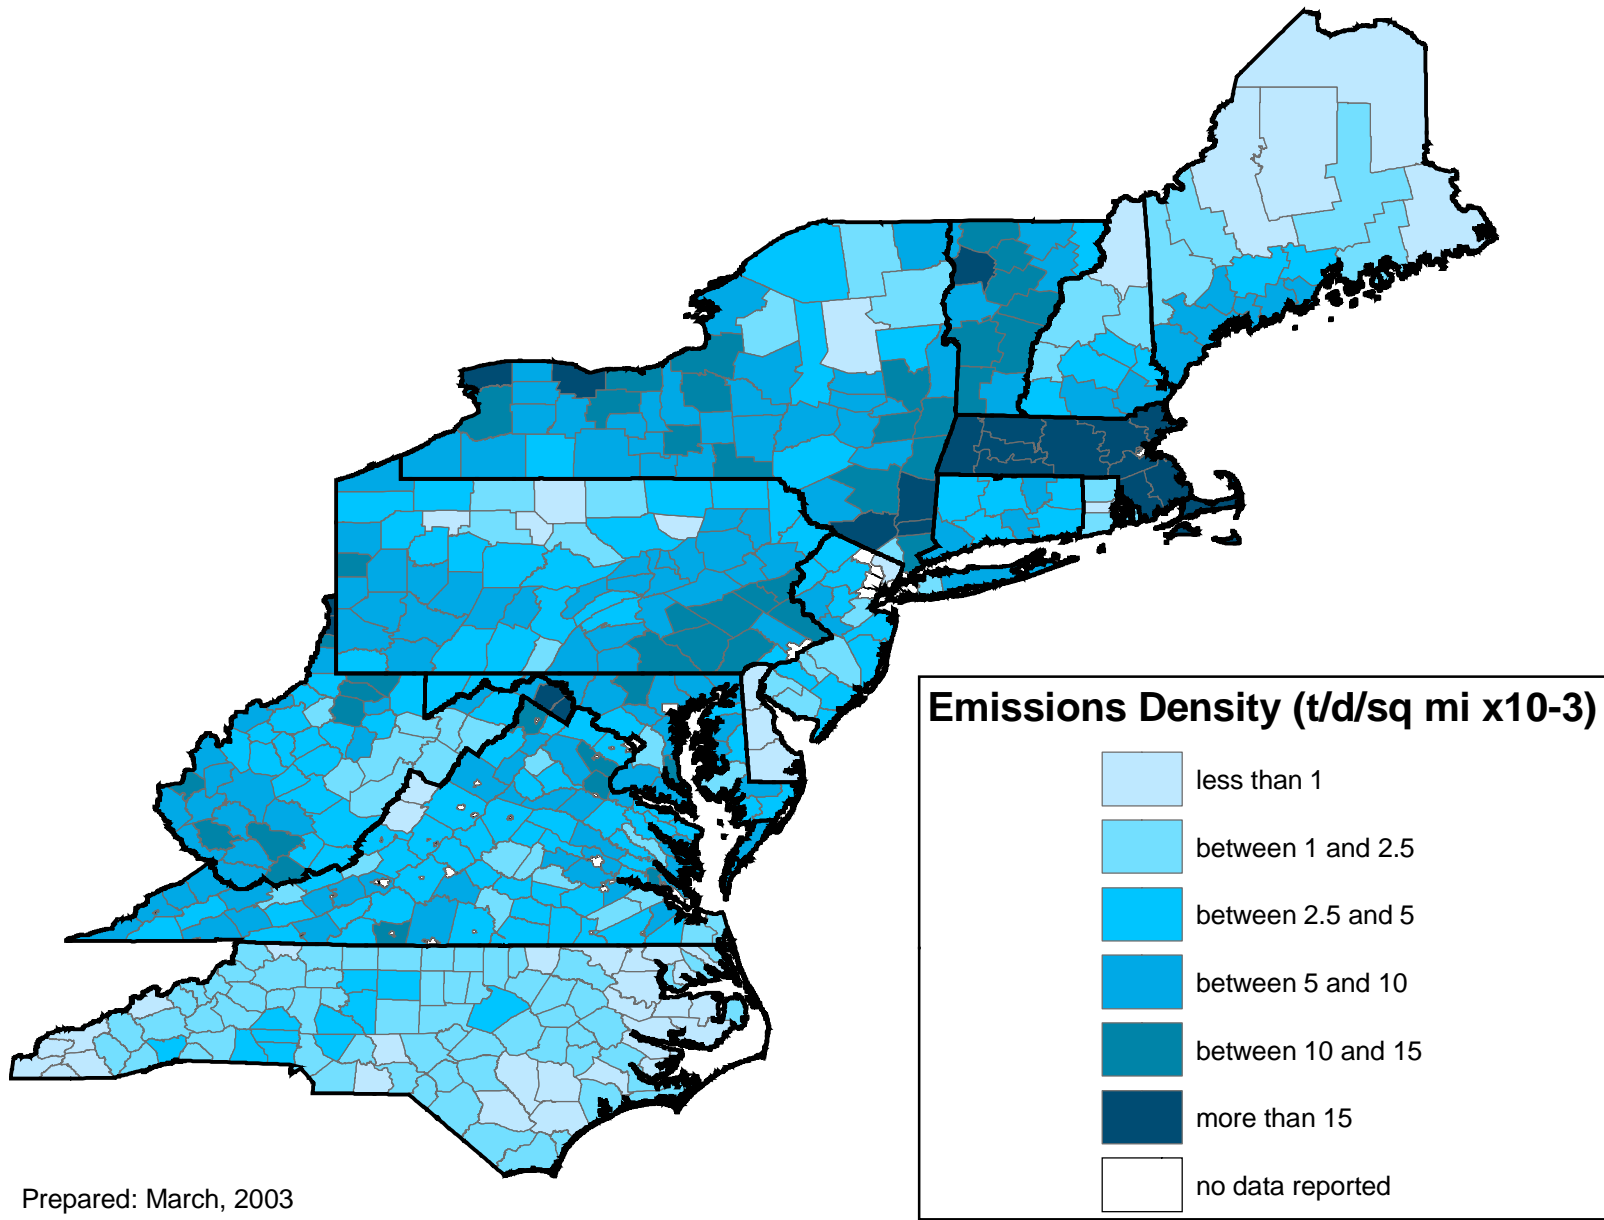

1999 NEI OSD PM10 Unpaved Roads (2296) Emissions

Prepared: March, 2003