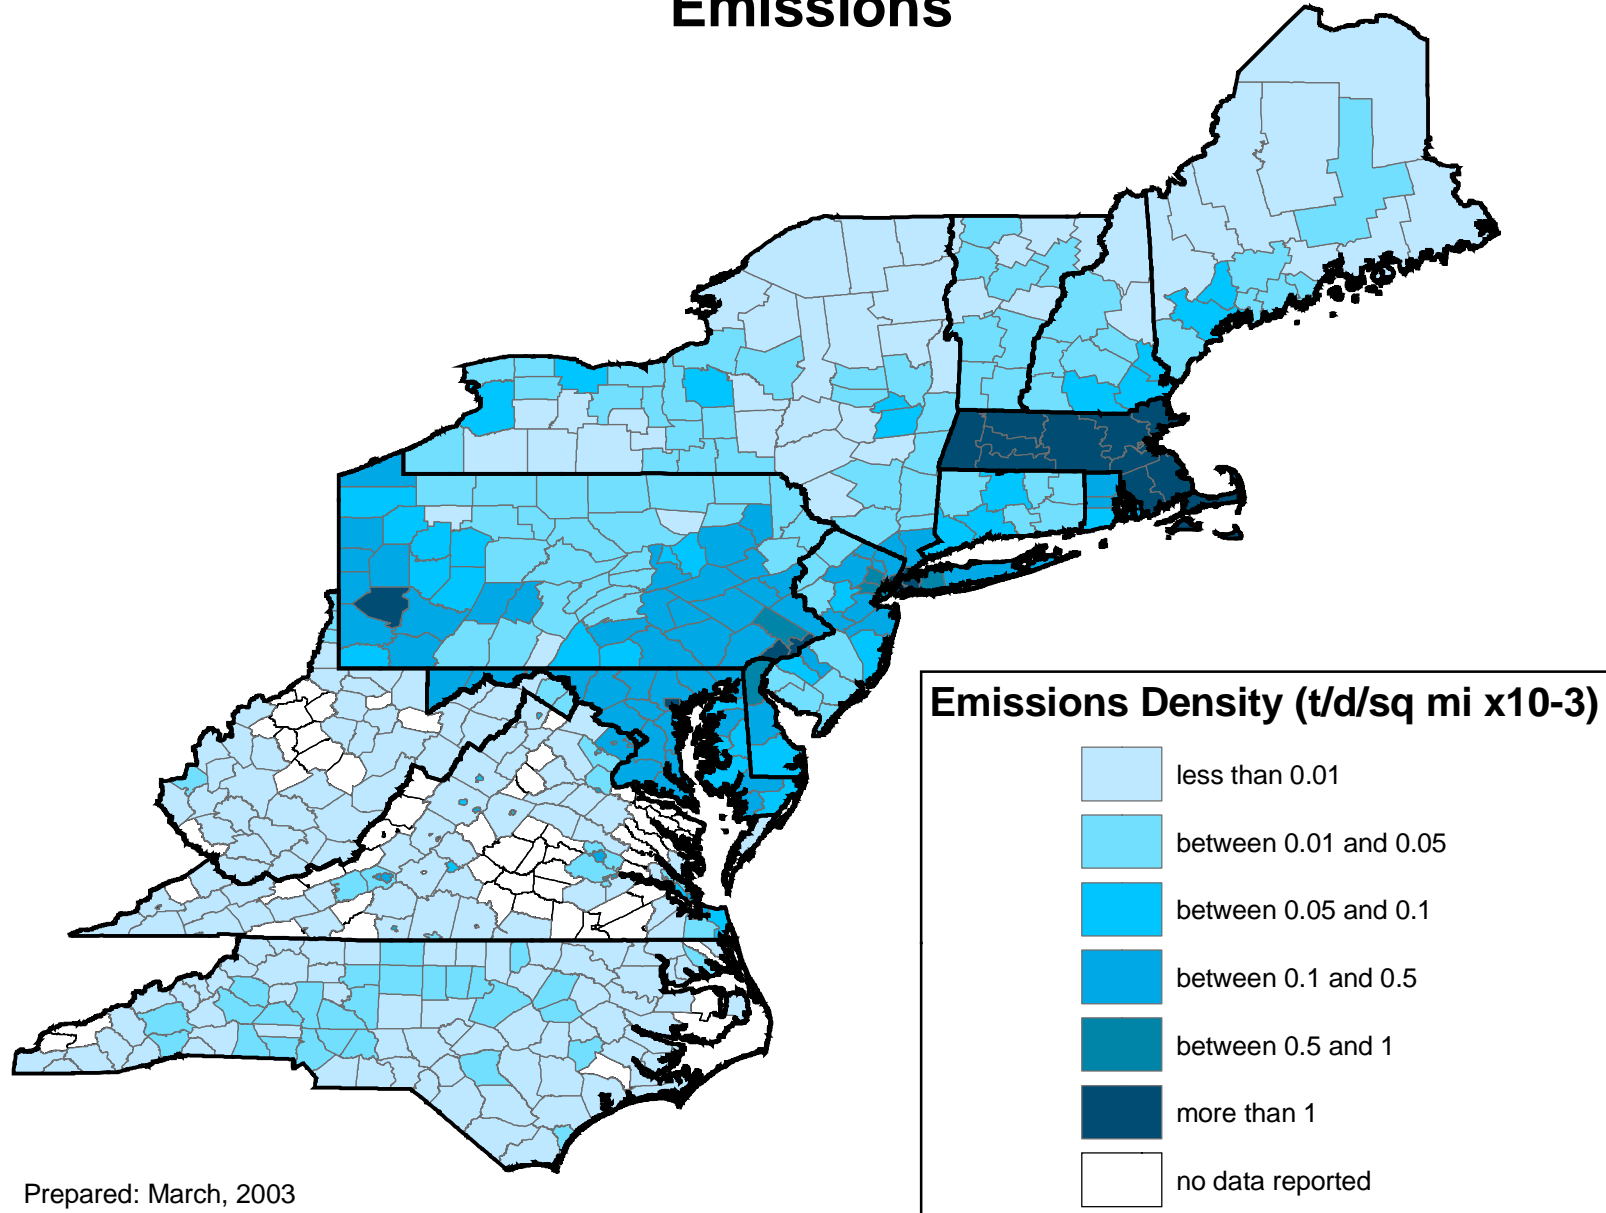

1999 NEI OSD PM25 Residential Wood Combustion (2104008) Emissions

Prepared: March, 2003