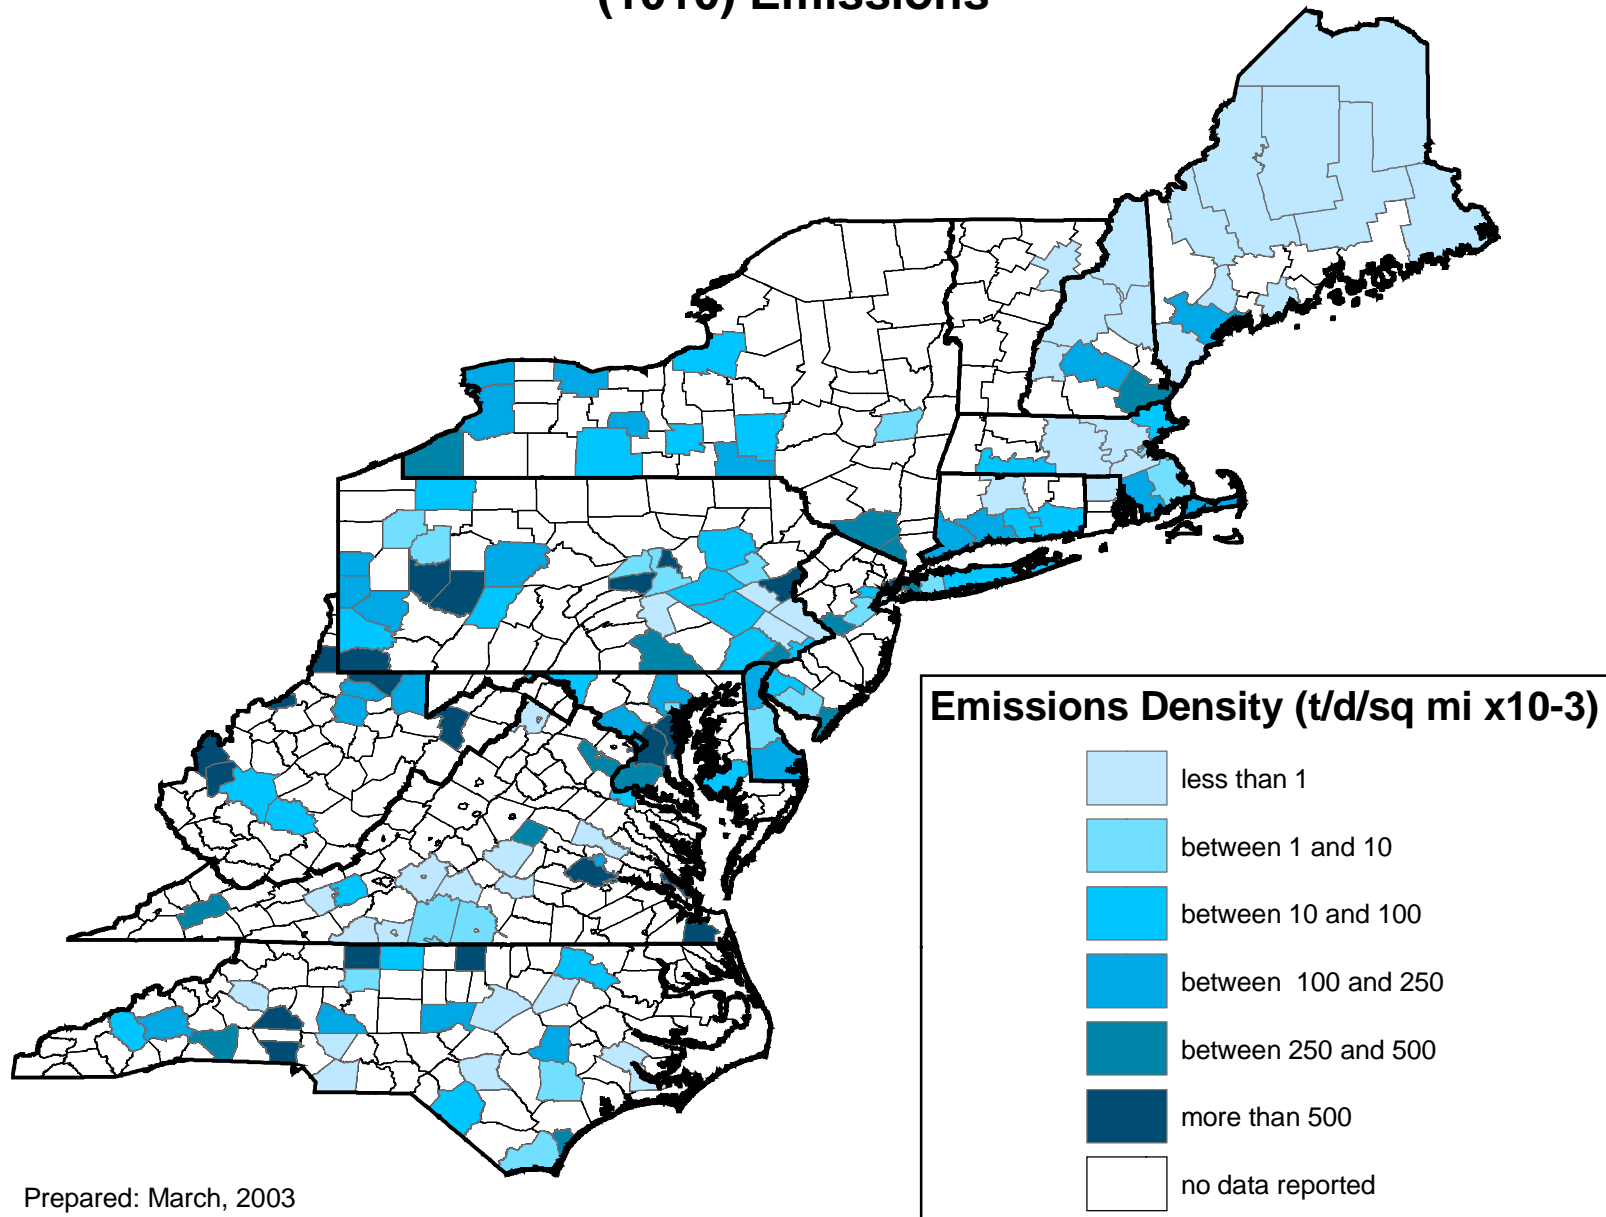

# 1999 NEI OSD SO2 External Combustion Boiler - Electric Generation (1010) Emissions

Prepared: March, 2003