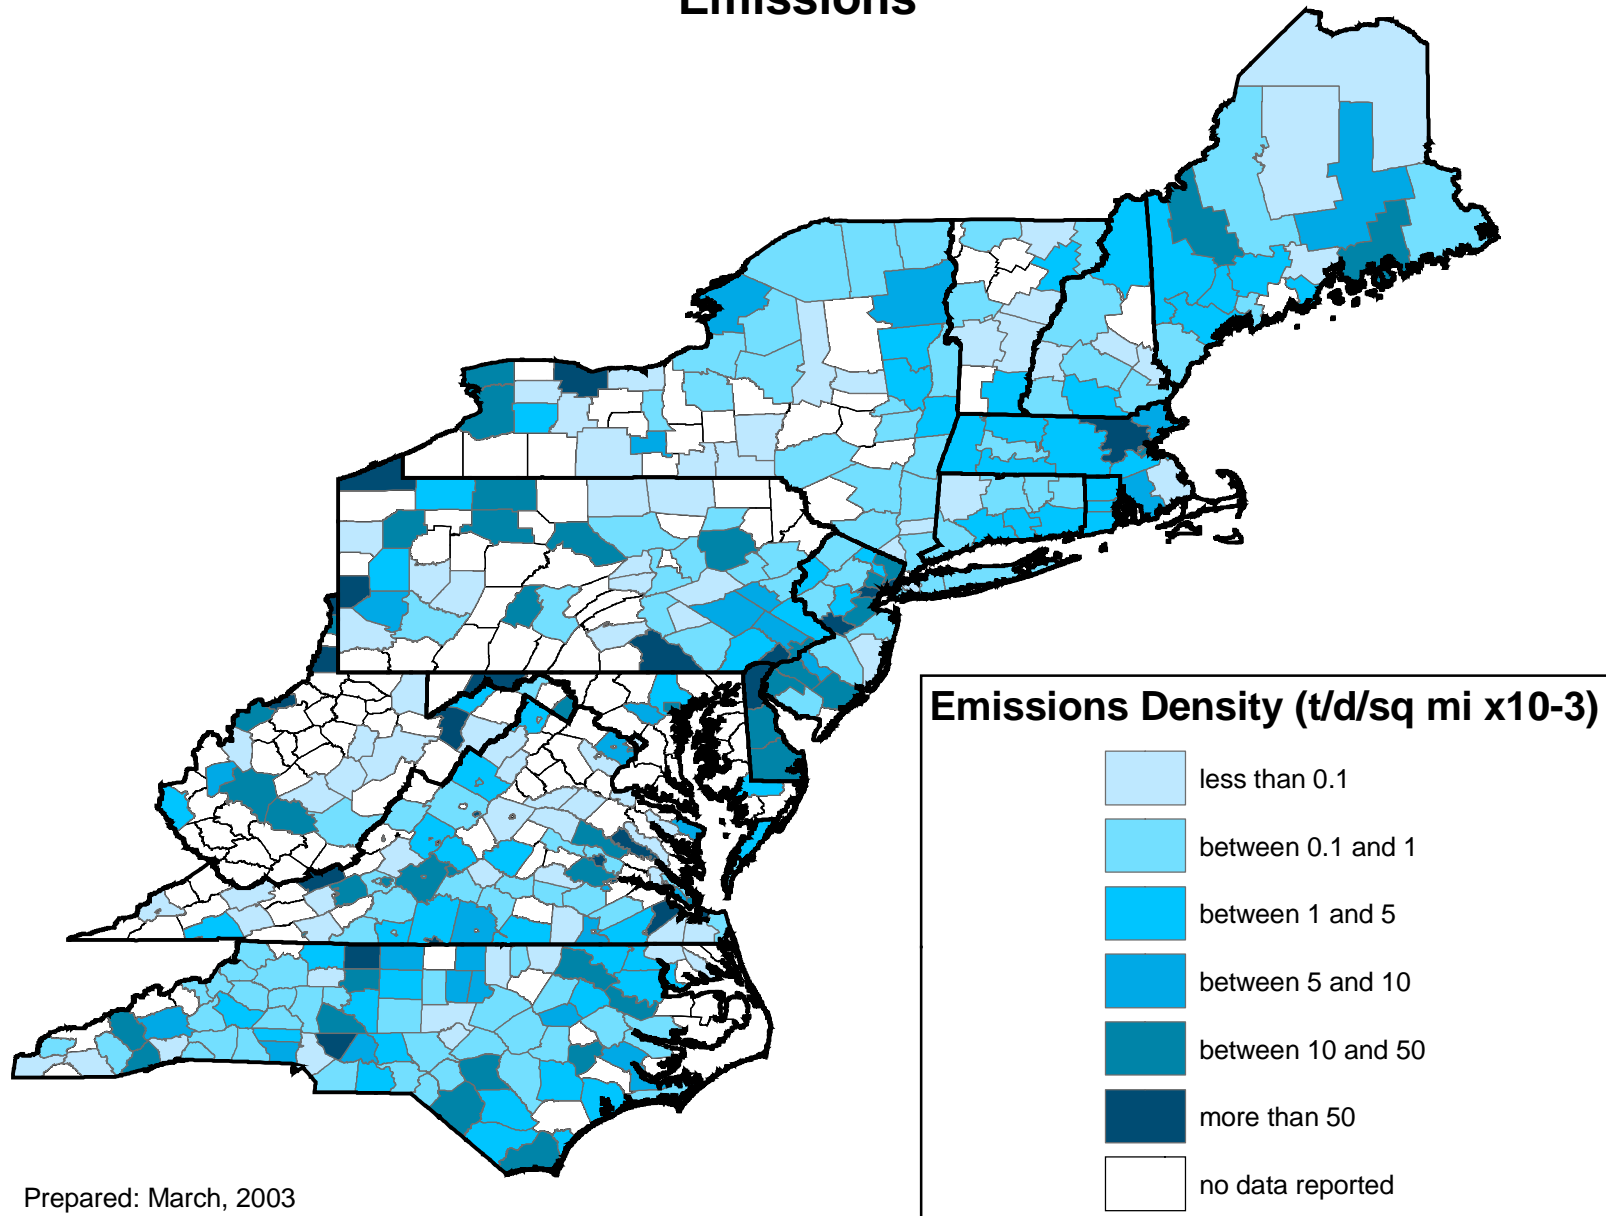

1999 NEI OSD SO2 External Combustion Boiler - Industrial (1020) Emissions

Prepared: March, 2003